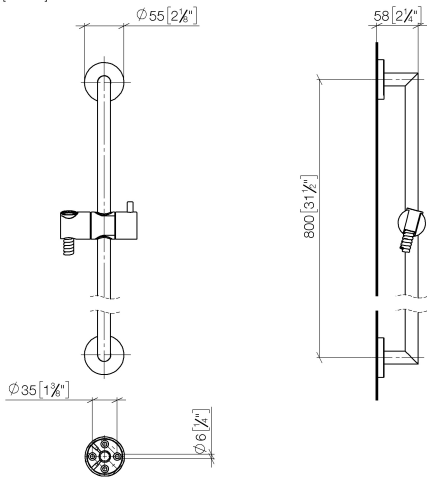

Shower set without hand shower - Chrome

TARA

26 413 625

Fits: TARA, META

- slide bar
- Pipe diameter 18 mm
- rosette Ø 55 mm
- gauge 800 mm
- metal shower hose 1750mm with integrated anti-twist protection
- shower hose connector 3/8"
- WRAS 2009048

Required miscellaneous

	Hand shower - Chrome	28 018 979-00
--	-----------------------------	---------------

26 413 625

mm [inches]

Certificates

WRAS_2009048. ACS_20 ACC LY 738. IAPMO_4976 (4).

26 413 625

Spare parts list

No.	Item Number	Name	Quantity used	Delivery time
1	05 17 62 500 00 90	fixing set	2	2
2	90 14 10 032 00 90	seal	2	2
3	08 27 62 500-00	rosette	2	10
4	05 28 22 590 01-00	bar	1	10
5	12 580 970-00	Slide unit - Chrome	1	10
6	28 322 970-00	Metal shower hose 1/2" x 3/8" x 1750 mm - Chrome	1	2