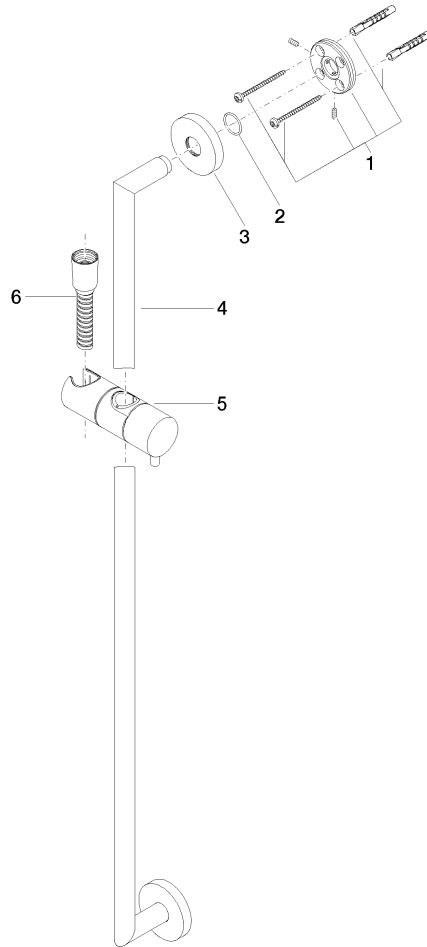

Shower set without hand shower - Chrome

TARA

26 413 625

Fits: TARA, META

- slide bar
- Pipe diameter 18 mm
- rosette Ø 55 mm
- gauge 800 mm
- metal shower hose 1750mm with integrated anti-twist protection
- shower hose connector 3/8"
- WRAS 2009048

Recommended miscellaneous

	Concealed wall elbow - •max. recess depth 163 mm •min. recess depth 90 mm	35 085 970 00
--	--	---------------

Required miscellaneous

	Hand shower - Chrome	28 012 979-00
--	-----------------------------	---------------

Required miscellaneous

	Hand shower - Chrome	28 018 979-00
--	-----------------------------	---------------

26 413 625

mm [inches]

Certificates

WRAS_2009048. ACS_20 ACC LY 738. IAPMO_4976 (4).

26 413 625

Spare parts list

No.	Item Number	Name	Quantity used	Delivery time
1	05 17 62 500 00 90	fixing set	2	2
2	90 14 10 032 00 90	seal	2	2
3	08 27 62 500-00	rosette	2	10
4	05 28 22 590 01-00	bar	1	10
5	12 580 970-00	Slide unit - Chrome	1	10
6	28 322 970-00	Metal shower hose 1/2" x 3/8" x 1750 mm - Chrome	1	2