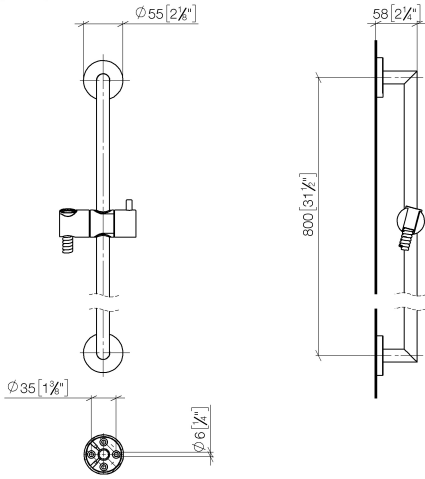

26 413 625

Fits: TARA, META

- slide bar
- Pipe diameter 18 mm
- rosette Ø 55 mm
- gauge 800 mm
- metal shower hose 1750mm with integrated anti-twist protection
- shower hose connector 3/8"
- WRAS 2009048

Required miscellaneous

	<b>SERIES-VARIOUS Hand shower - Platinum</b>	28 027 979-08 0010
---	--	-----------------------

26 413 625

mm [inches]

**Codes & Standards**

ASME A112.18.1

cUPC

Scottish Water  
Byelaws