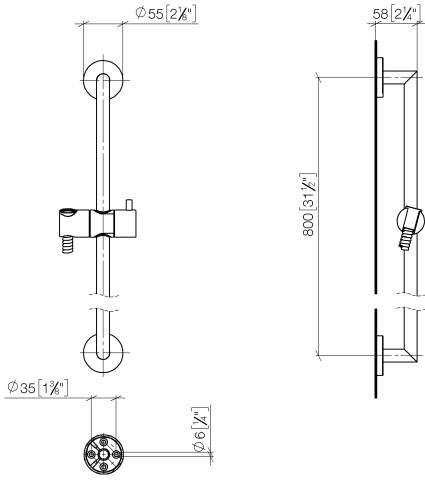

Shower set without hand shower - Dark Chrome

TARA

26 413 625

Fits: TARA, META

- slide bar
- Pipe diameter 18 mm
- rosette Ø 55 mm
- gauge 800 mm
- metal shower hose 1750mm with integrated anti-twist protection
- shower hose connector 3/8"
- WRAS 2009048

This article does not include a hand shower!

	Dark Chrome	26 413 625-19
	Chrome	26 413 625-00
	Brushed Platinum	26 413 625-06
	Platinum	26 413 625-08
	Light Gold	26 413 625-26
	Brushed Light Gold	26 413 625-27
	Brushed Durabronze (23kt Gold)	26 413 625-28
	Matte Black	26 413 625-33
	Brushed Bronze	26 413 625-42
	Brushed Champagne (22kt Gold)	26 413 625-46
	Champagne (22kt Gold)	26 413 625-47
	Brushed Chrome	26 413 625-93
	Brushed Dark Platinum	26 413 625-99

26 413 625

mm [inches]

26 413 625

Parts for other
finishes can be found
here: [Chrome](#)

Shower set without hand shower - Dark Chrome

TARA

26 413 625

Spare parts list