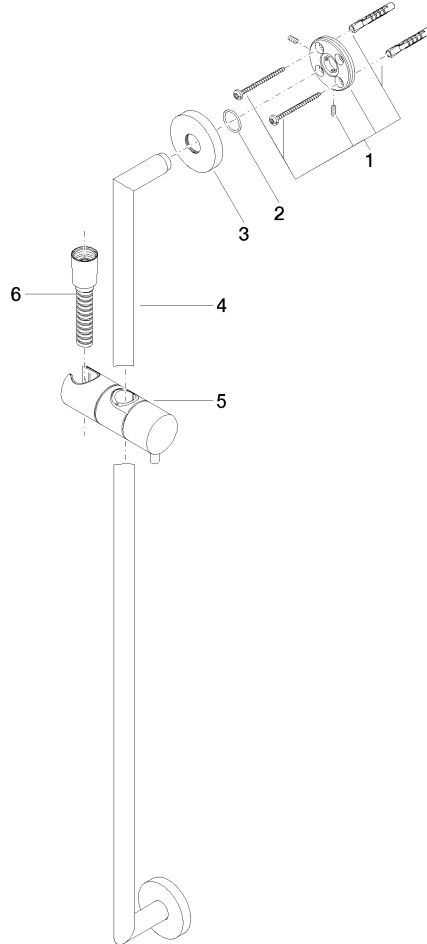

Shower set without hand shower - Dark Chrome

TARA

26 413 625

Fits: TARA, META

- slide bar
- Pipe diameter 18 mm
- rosette Ø 55 mm
- gauge 800 mm
- metal shower hose 1750mm with integrated anti-twist protection
- shower hose connector 3/8"
- WRAS 2009048

This article does not include a hand shower!

	Dark Chrome	26 413 625-19
	Chrome	26 413 625-00
	Brushed Platinum	26 413 625-06
	Platinum	26 413 625-08
	Light Gold	26 413 625-26
	Brushed Light Gold	26 413 625-27
	Brushed Durabronze (23kt Gold)	26 413 625-28
	Matte Black	26 413 625-33
	Brushed Bronze	26 413 625-42
	Brushed Champagne (22kt Gold)	26 413 625-46
	Champagne (22kt Gold)	26 413 625-47
	Brushed Chrome	26 413 625-93
	Brushed Dark Platinum	26 413 625-99

26 413 625

mm [inches]

26 413 625

Parts for other
finishes can be found
here: [Chrome](#)

Shower set without hand shower - Dark Chrome

TARA

26 413 625

Spare parts list