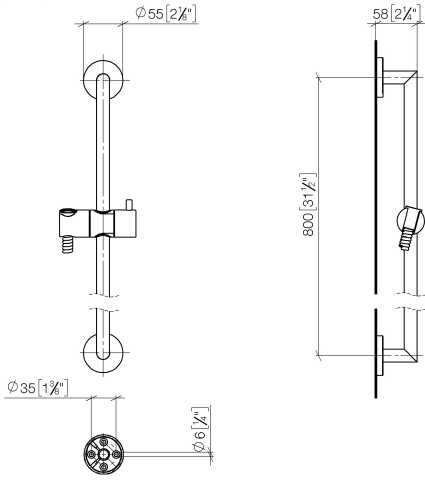

Shower set without hand shower - Light Gold

TARA

26 413 625

Fits: TARA, META

- slide bar
- Pipe diameter 18 mm
- rosette Ø 55 mm
- gauge 800 mm
- metal shower hose 1750mm with integrated anti-twist protection
- shower hose connector 3/8"
- WRAS 2009048

Required miscellaneous

	Concealed wall elbow - •min. recess depth 90 mm •max. recess depth 163 mm	35 085 970 90
--	--	---------------

Required miscellaneous

	Wall elbow - Light Gold	28 450 625-26
--	--------------------------------	---------------

26 413 625

mm [inches]

26 413 625

Product version from 10/1/2023

Shower set without hand shower - Light Gold

TARA

26 413 625

Spare parts list

Product version from 10/1/2023

No.	Item Number	Name	Quantity used	Delivery time
	05 17 62 500 00 90	fixing set	9	2