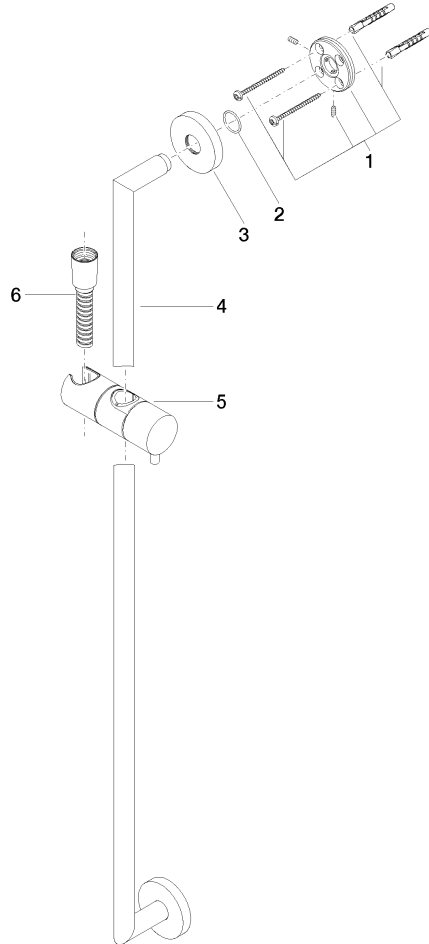

Shower set without hand shower - Light Gold

TARA

26 413 625

Fits: TARA, META

- slide bar
- Pipe diameter 18 mm
- rosette Ø 55 mm
- gauge 800 mm
- metal shower hose 1750mm with integrated anti-twist protection
- shower hose connector 3/8"
- WRAS 2009048

Required miscellaneous

	Concealed wall elbow - •min. recess depth 90 mm •max. recess depth 163 mm	35 085 970 90
--	--	---------------

Required miscellaneous

	Wall elbow - Light Gold	28 450 625-26
--	--------------------------------	---------------

26 413 625

mm [inches]

26 413 625

Product version from 10/1/2023

Shower set without hand shower - Light Gold

TARA

26 413 625

Spare parts list

Product version from 10/1/2023

No.	Item Number	Name	Quantity used	Delivery time
	05 17 62 500 00 90	fixing set	9	2