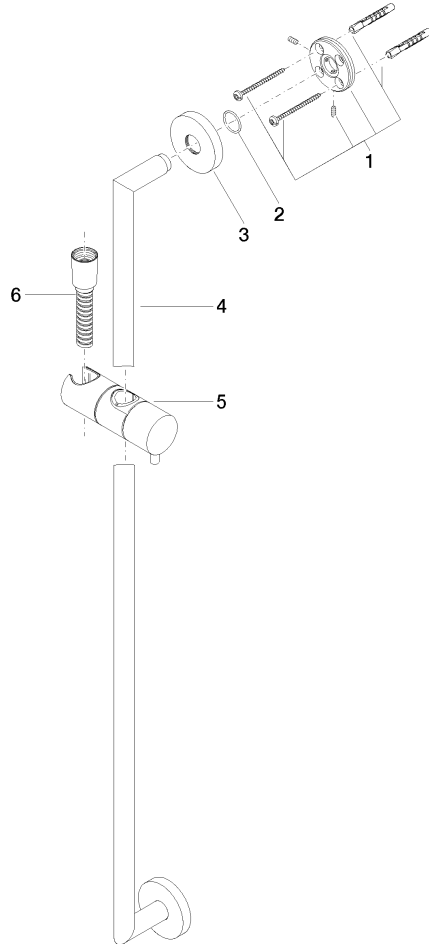

**Shower set without hand shower - Brushed Light Gold**

TARA

26 413 625

Fits: TARA, META

- slide bar
- Pipe diameter 18 mm
- rosette Ø 55 mm
- gauge 800 mm
- metal shower hose 1750mm with integrated anti-twist protection
- shower hose connector 3/8"
- WRAS 2009048

**Required miscellaneous**

	<b>Concealed wall elbow -</b> •min. recess depth 90 mm •max. recess depth 163 mm	35 085 970 90
--	--	---------------

**Required miscellaneous**

	<b>Slide unit - Brushed Light Gold</b>	12 580 970-27
--	--	---------------

**Required miscellaneous**

	<b>Wall elbow - Brushed Light Gold</b>	28 450 625-27
--	--	---------------

**Required miscellaneous**

	<b>Hand shower FlowReduce - Brushed Light Gold</b>	28 018 979-27 0010
--	--	-----------------------

26 413 625

mm [inches]

26 413 625

Product version from 10/1/2023