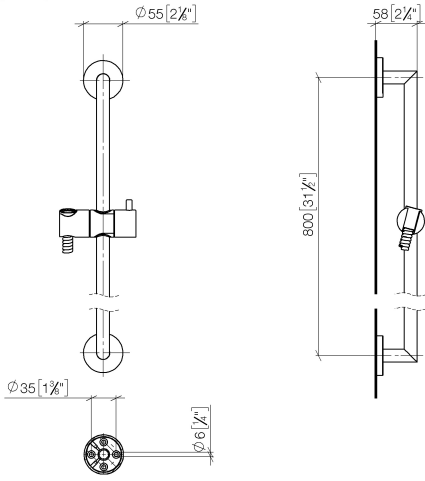

**Shower set without hand shower - Brushed Light Gold**

TARA

26 413 625

Fits: TARA, META

- slide bar
- Pipe diameter 18 mm
- rosette Ø 55 mm
- gauge 800 mm
- metal shower hose 1750mm with integrated anti-twist protection
- shower hose connector 3/8"
- WRAS 2009048

**Required miscellaneous**

	<b>Concealed wall elbow -</b> •min. recess depth 90 mm •max. recess depth 163 mm	35 085 970 90
--	--	---------------

**Required miscellaneous**

	<b>Slide unit - Brushed Light Gold</b>	12 580 970-27
--	--	---------------

26 413 625

mm [inches]

26 413 625

Product version from 10/1/2023