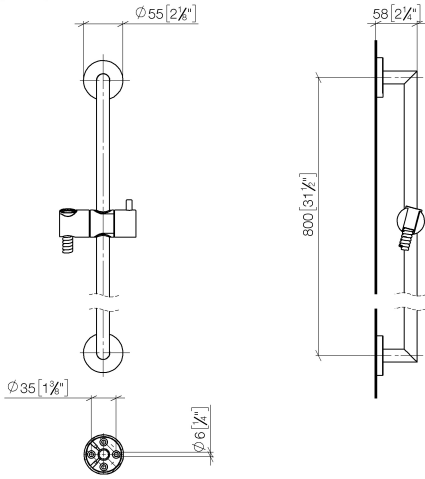

Shower set without hand shower - Brushed Durabronz (23kt Gold)

TARA

26 413 625

Fits: TARA, META

- slide bar
- Pipe diameter 18 mm
- rosette Ø 55 mm
- gauge 800 mm
- metal shower hose 1750mm with integrated anti-twist protection
- shower hose connector 3/8"
- WRAS 2009048

26 413 625

mm [inches]

Codes & Standards

Scottish Water
Byelaws

UK Water Supply
Regulations

XP P 41-280

Certificates

WRAS_2009