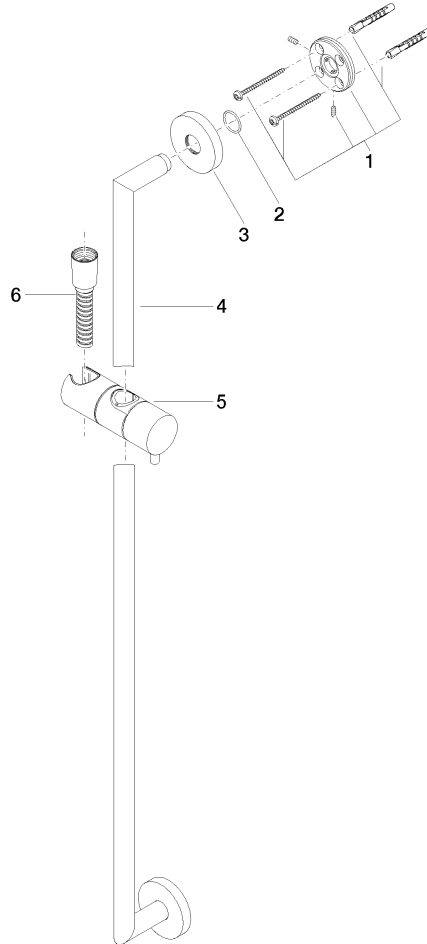

**Shower set without hand shower - Brushed Bronze**

TARA

26 413 625

Fits: TARA, META

- slide bar
- Pipe diameter 18 mm
- rosette Ø 55 mm
- gauge 800 mm
- metal shower hose 1750mm with integrated anti-twist protection
- shower hose connector 3/8"
- WRAS 2009048

26 413 625

mm [inches]

26 413 625

**Product version from 10/1/2023**

Parts for other  
finishes can be found  
here: [Chrome](#)

## Shower set without hand shower - Brushed Bronze

TARA

26 413 625

#### Product version from 10/1/2023

No.	Item Number	Name	Quantity used	Delivery time
	05 17 62 500 00 90	fixing set	9	2