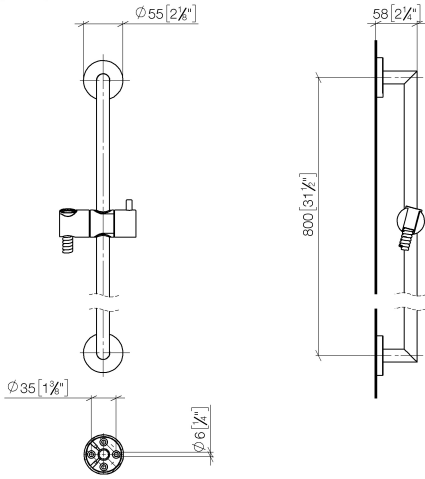

**Shower set without hand shower - Brushed Bronze**

TARA

26 413 625

Fits: TARA, META

- slide bar
- Pipe diameter 18 mm
- rosette Ø 55 mm
- gauge 800 mm
- metal shower hose 1750mm with integrated anti-twist protection
- shower hose connector 3/8"
- WRAS 2009048

26 413 625

mm [inches]

26 413 625

**Product version from 10/1/2023**

Parts for other  
finishes can be found  
here: [Chrome](#)

## Shower set without hand shower - Brushed Bronze

TARA

26 413 625

#### Product version from 10/1/2023

No.	Item Number	Name	Quantity used	Delivery time
	05 17 62 500 00 90	fixing set	9	2