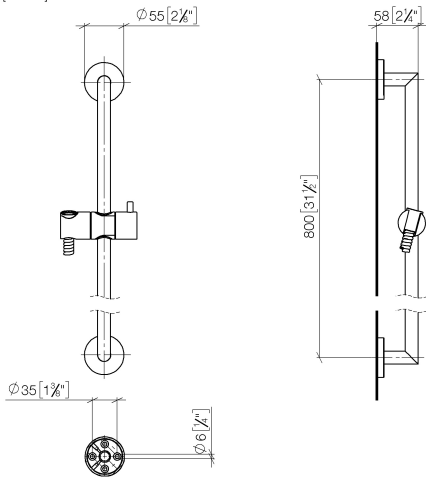

Shower set without hand shower - Brushed Champagne (22kt Gold)

TARA

26 413 625

Fits: TARA, META

- slide bar
- Pipe diameter 18 mm
- rosette Ø 55 mm
- gauge 800 mm
- metal shower hose 1750mm with integrated anti-twist protection
- shower hose connector 3/8"
- WRAS 2009048

This article does not include a hand shower!

	Brushed Champagne (22kt Gold)	26 413 625-46
	Chrome	26 413 625-00
	Brushed Platinum	26 413 625-06
	Platinum	26 413 625-08
	Dark Chrome	26 413 625-19
	Light Gold	26 413 625-26
	Brushed Light Gold	26 413 625-27
	Brushed Durabronze (23kt Gold)	26 413 625-28
	Matte Black	26 413 625-33
	Brushed Bronze	26 413 625-42
	Champagne (22kt Gold)	26 413 625-47
	Brushed Chrome	26 413 625-93
	Brushed Dark Platinum	26 413 625-99

26 413 625

mm [inches]

26 413 625

Product version from 10/1/2023

Parts for other
finishes can be found
here: [Chrome](#)

Shower set without hand shower - Brushed Champagne (22kt Gold)

TARA

26 413 625

Spare parts list

Product version from 10/1/2023

No.	Item Number	Name	Quantity used	Delivery time
	05 17 62 500 00 90	fixing set	9	2