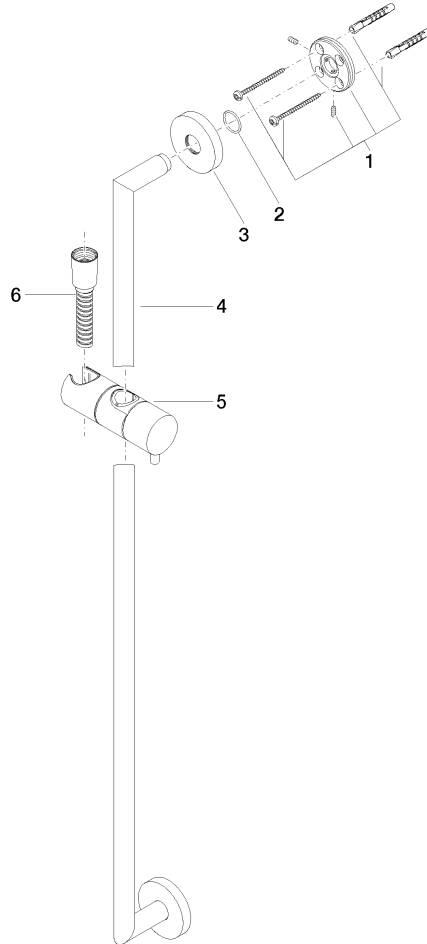

Shower set without hand shower - Brushed Champagne (22kt Gold)

TARA

26 413 625

Fits: TARA, META

- slide bar
- Pipe diameter 18 mm
- rosette Ø 55 mm
- gauge 800 mm
- metal shower hose 1750mm with integrated anti-twist protection
- shower hose connector 3/8"
- WRAS 2009048

This article does not include a hand shower!

	Brushed Champagne (22kt Gold)	26 413 625-46
	Chrome	26 413 625-00
	Brushed Platinum	26 413 625-06
	Platinum	26 413 625-08
	Dark Chrome	26 413 625-19
	Light Gold	26 413 625-26
	Brushed Light Gold	26 413 625-27
	Brushed Durabronze (23kt Gold)	26 413 625-28
	Matte Black	26 413 625-33
	Brushed Bronze	26 413 625-42
	Champagne (22kt Gold)	26 413 625-47
	Brushed Chrome	26 413 625-93
	Brushed Dark Platinum	26 413 625-99

26 413 625

mm [inches]

26 413 625

Product version from 10/1/2023

Parts for other
finishes can be found
here: [Chrome](#)

Shower set without hand shower - Brushed Champagne (22kt Gold)

TARA

26 413 625

Spare parts list

Product version from 10/1/2023

No.	Item Number	Name	Quantity used	Delivery time
	05 17 62 500 00 90	fixing set	9	2