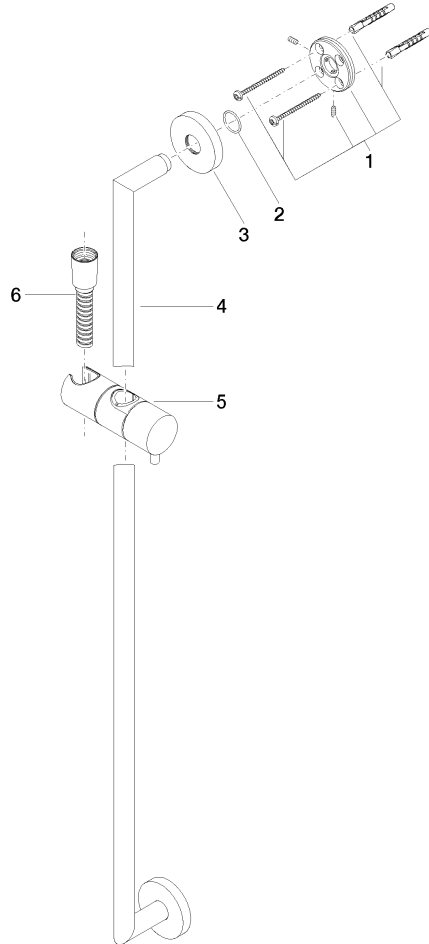

**Shower set without hand shower - Champagne (22kt Gold)**

TARA

26 413 625

Fits: TARA, META

- slide bar
- Pipe diameter 18 mm
- rosette Ø 55 mm
- gauge 800 mm
- metal shower hose 1750mm with integrated anti-twist protection
- shower hose connector 3/8"
- WRAS 2009048

**Recommended miscellaneous**

**Concealed wall elbow -**

35 085 970 90

- max. recess depth 163 mm
- min. recess depth 90 mm

26 413 625

mm [inches]

26 413 625

Product version from 10/1/2023

### Spare parts list

#### Product version from 10/1/2023

No.	Item Number	Name	Quantity used	Delivery time
	05 17 62 500 00 90	fixing set	9	2