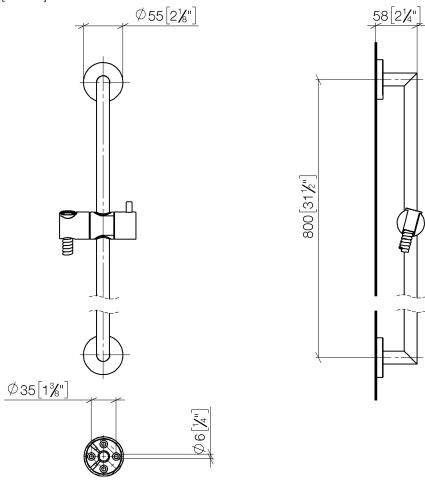

**Shower set without hand shower - Champagne (22kt Gold)**

TARA

26 413 625

Fits: TARA, META

- slide bar
- Pipe diameter 18 mm
- rosette Ø 55 mm
- gauge 800 mm
- metal shower hose 1750mm with integrated anti-twist protection
- shower hose connector 3/8"
- WRAS 2009048

**Recommended miscellaneous**

**Concealed wall elbow -**

35 085 970 90

- max. recess depth 163 mm
- min. recess depth 90 mm

26 413 625

mm [inches]

26 413 625

Product version from 10/1/2023

#### Product version from 10/1/2023

No.	Item Number	Name	Quantity used	Delivery time
	05 17 62 500 00 90	fixing set	9	2