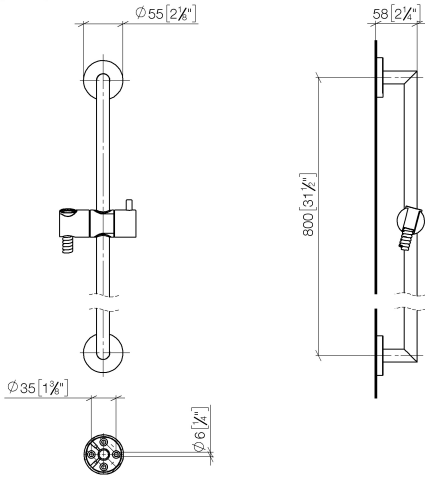

26 413 625

Fits: TARA, META

- slide bar
- Pipe diameter 18 mm
- rosette Ø 55 mm
- gauge 800 mm
- metal shower hose 1750mm with integrated anti-twist protection
- shower hose connector 3/8"
- WRAS 2009048

26 413 625

mm [inches]

Codes & Standards

ASME A112.18.1

cUPC

Scottish Water
Byelaws

UK Water Supply
Regulations

XP P 41-280

TARA

26 413 625

Spare parts list

Product version from 10/1/2023

No.	Item Number	Name	Quantity used	Delivery time
	05 17 62 500 00 90	fixing set	9	2