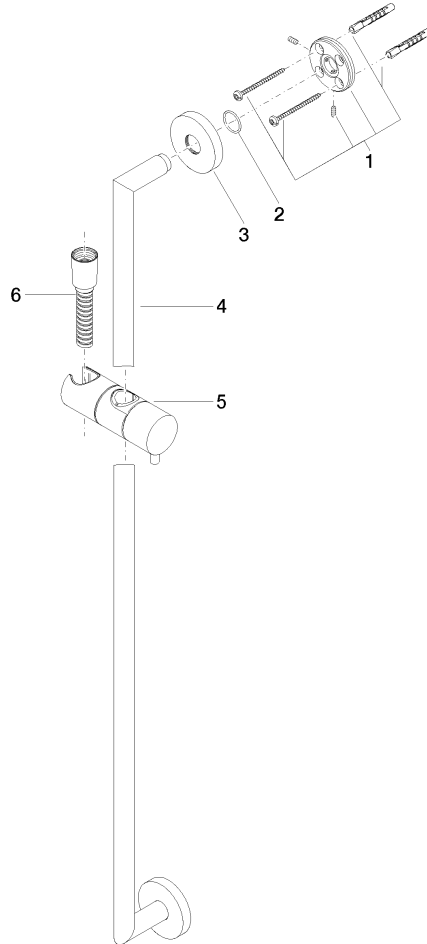

26 413 625

Fits: TARA, META

- slide bar
- Pipe diameter 18 mm
- rosette Ø 55 mm
- gauge 800 mm
- metal shower hose 1750mm with integrated anti-twist protection
- shower hose connector 3/8"
- WRAS 2009048

26 413 625

mm [inches]

Codes & Standards

ASME A112.18.1

cUPC

Scottish Water
Byelaws

UK Water Supply
Regulations

XP P 41-280

Certificates

IAPMO_4976

WRAS_2009

ACS_20 ACC LY

26 413 625

Product version from 10/1/2023

Parts for other
finishes can be found
here: [Chrome](#)

Shower set without hand shower - Brushed Chrome

TARA

26 413 625

Spare parts list

Product version from 10/1/2023

No.	Item Number	Name	Quantity used	Delivery time
	05 17 62 500 00 90	fixing set	9	2