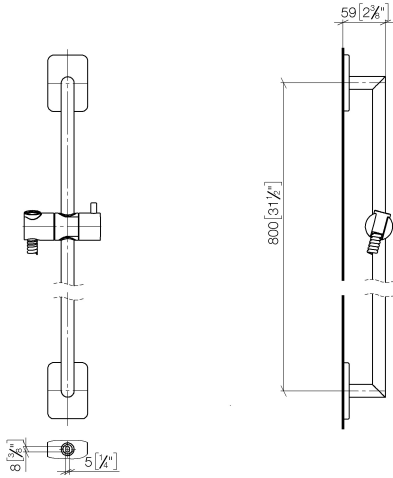

## LULU Shower set without hand shower - Chrome

26 413 710

- slide bar
- rosette 78 x 55 mm
- gauge 800 mm
- metal shower hose 1750mm with integrated anti-twist protection
- shower hose connector 3/8"
- Pipe diameter 18 mm
- WRAS

## LULU Shower set without hand shower - Chrome

---

26 413 710

mm [inches]

| No. | Item Number        | Name   | Quantity used | Delivery time |
|-----|--------------------|--|---------------|---------------|
| 1   | 05 30 31 025 00 90 | fixing set                                       | 2             | 2             |
| 2   | 09 27 71 005-00    | rosette  | 2             | 10            |
| 3   | 09 31 11 013 90    | pin  | 2             | 2             |
| 4   | 05 28 22 590 01-00 | bar  | 1             | 10            |
| 5   | 12 580 970-00      | Slide unit - Chrome                              | 1             | 10            |
| 6   | 28 322 970-00      | Metal shower hose 1/2" x 3/8" x 1750 mm - Chrome | 1             | 2             |