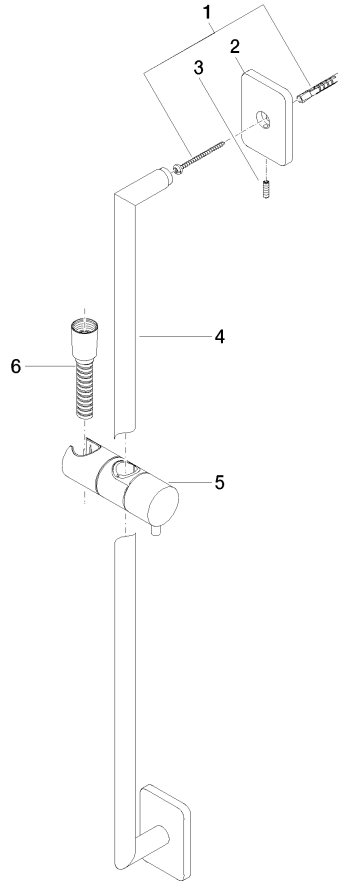

## LULU Shower set without hand shower - Chrome

26 413 710

- slide bar
- rosette 78 x 55 mm
- gauge 800 mm
- metal shower hose 1750mm with integrated anti-twist protection
- shower hose connector 3/8"
- Pipe diameter 18 mm
- WRAS

## LULU Shower set without hand shower - Chrome

---

26 413 710

mm [inches]

### Certificates

---

WRAS\_2009

ACS\_20 ACC LY

IAPMO\_4976

**LULU Shower set without hand shower - Chrome**

26 413 710

**Spare parts list**

| No. | Item Number        | Name   | Quantity used | Delivery time |
|-----|--------------------|--|---------------|---------------|
| 1   | 05 30 31 025 00 90 | fixing set                                       | 2             | 2             |
| 2   | 09 27 71 005-00    | rosette  | 2             | 10            |
| 3   | 09 31 11 013 90    | pin  | 2             | 2             |
| 4   | 05 28 22 590 01-00 | bar  | 1             | 10            |
| 5   | 12 580 970-00      | Slide unit - Chrome                              | 1             | 10            |
| 6   | 28 322 970-00      | Metal shower hose 1/2" x 3/8" x 1750 mm - Chrome | 1             | 2             |