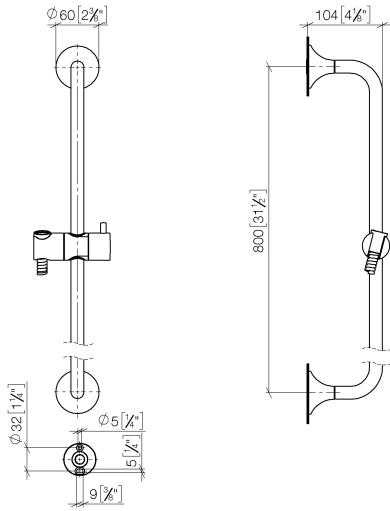

## VAIA Shower set without hand shower - Platinum

26 413 809

- slide bar
- rosette Ø 60 mm
- gauge 800 mm
- metal shower hose 1700mm with integrated anti-twist protection
- shower hose connector 3/8"
- Pipe diameter 18 mm
- WRAS

This article does not include a hand shower!

	Platinum	26 413 809-08
	Chrome	26 413 809-00
	Brushed Platinum	26 413 809-06
	Dark Chrome	26 413 809-19
	Brushed Durabronze (23kt Gold)	26 413 809-28
	Brushed Bronze	26 413 809-42
	Brushed Champagne (22kt Gold)	26 413 809-46
	Champagne (22kt Gold)	26 413 809-47
	Brushed Dark Platinum	26 413 809-99

### Required miscellaneous

	<b>SERIES-VARIOUS Hand shower FlowReduce - Platinum</b>	28 027 979-08 0010
---	---	--------------------

**VAIA Shower set without hand shower - Platinum**

---

26 413 809

mm [inches]

---

WRAS\_2009

ACS\_20 ACC LY

IAPMO\_4976

**VAIA Shower set without hand shower - Platinum**

26 413 809

**Spare parts list**

No.	Item Number	Name	Quantity used	Delivery time
1	05 30 31 025 00 90	fixing set	2	2
2	90 17 20 759 00 90	disc	2	2
3	12 580 970-08	Slide unit - Platinum	1	40
4	28 322 970-08	Metal shower hose 1/2" x 3/8" x 1750 mm - Platinum	1	40