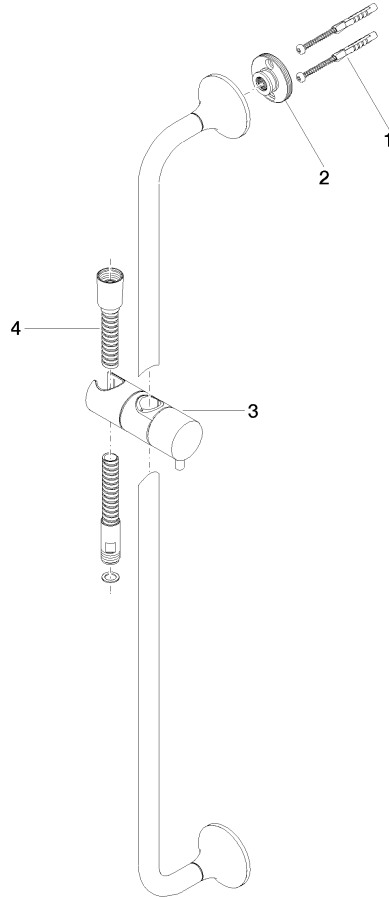

## VAIA Shower set without hand shower - Platinum

26 413 809

- slide bar
- rosette Ø 60 mm
- gauge 800 mm
- metal shower hose 1700mm with integrated anti-twist protection
- shower hose connector 3/8"
- Pipe diameter 18 mm
- WRAS

This article does not include a hand shower!

	Platinum	26 413 809-08
	Chrome	26 413 809-00
	Brushed Platinum	26 413 809-06
	Dark Chrome	26 413 809-19
	Brushed Durabronze (23kt Gold)	26 413 809-28
	Brushed Bronze	26 413 809-42
	Brushed Champagne (22kt Gold)	26 413 809-46
	Champagne (22kt Gold)	26 413 809-47
	Brushed Dark Platinum	26 413 809-99

### Required miscellaneous

	<b>SERIES-VARIOUS Hand shower FlowReduce - Platinum</b>	28 027 979-08 0010
---	---	--------------------

**VAIA Shower set without hand shower - Platinum**

---

26 413 809

mm [inches]

---

WRAS\_2009

ACS\_20 ACC LY

IAPMO\_4976

**VAIA Shower set without hand shower - Platinum**

26 413 809

**Spare parts list**

No.	Item Number	Name	Quantity used	Delivery time
1	05 30 31 025 00 90	fixing set	2	2
2	90 17 20 759 00 90	disc	2	2
3	12 580 970-08	Slide unit - Platinum	1	40
4	28 322 970-08	Metal shower hose 1/2" x 3/8" x 1750 mm - Platinum	1	40