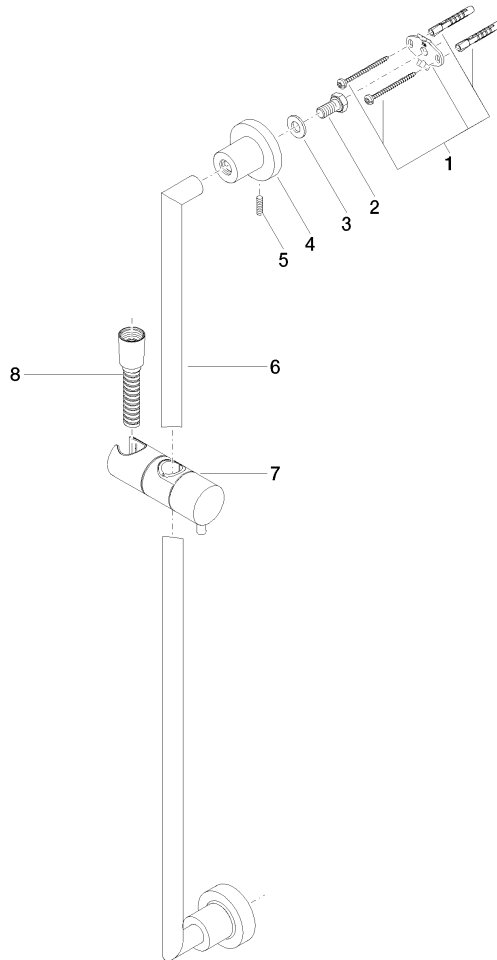

26 413 892

- slide bar
- Pipe diameter 18 mm
- rosettes Ø 55 mm
- gauge 800 mm
- metal shower hose 1750mm with integrated anti-twist protection
- shower hose connector 3/8"
- WRAS 2009048

This article does not include a hand shower!

Recommended miscellaneous

	Concealed wall elbow - •max. recess depth 163 mm •min. recess depth 90 mm	35 085 970 90
---	--	---------------

Required miscellaneous

	Hand shower - Chrome	28 012 979-00
---	-----------------------------	---------------

Required miscellaneous

	Hand shower - Chrome	28 018 979-00
---	-----------------------------	---------------

26 413 892

Certificates

WRAS_2009048. ACS_20 ACC LY 738. IAPMO_4976 (1).

26 413 892

Spare parts list

No.	Item Number	Name	Quantity used	Delivery time
1	05 17 20 739 00 90	fixing set	2	2
2	09 30 30 071 90	screw	2	2
3	09 30 11 046 90	disc	2	2
4	08 17 89 505-00	holder	2	10
5	04 31 11 113 00 90	pin	2	2
6	05 28 22 590 00-00	bar	1	10
7	12 580 970-00	Slide unit - Chrome	1	10
8	28 322 970-00	Metal shower hose 1/2" x 3/8" x 1750 mm - Chrome	1	2