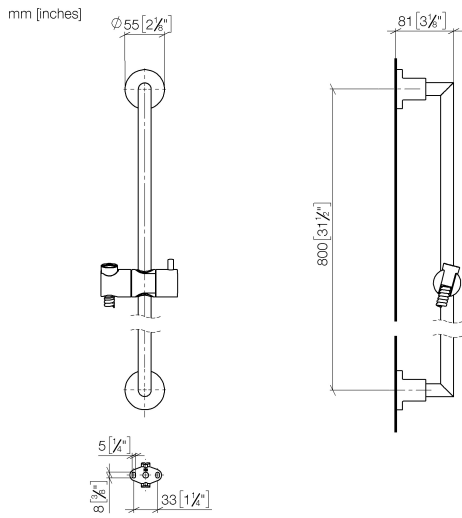

TARA Shower set without hand shower - Dark Chrome

26 413 892

- slide bar
- Pipe diameter 18 mm
- rosettes Ø 55 mm
- gauge 800 mm
- metal shower hose 1750mm with integrated anti-twist protection
- shower hose connector 3/8"
- WRAS

This article does not include a hand shower!

	Dark Chrome	26 413 892-19
	Chrome	26 413 892-00
	Brushed Platinum	26 413 892-06
	Platinum	26 413 892-08
	Brushed Durabronze (23kt Gold)	26 413 892-28
	Matte Black	26 413 892-33
	Brushed Bronze	26 413 892-42
	Brushed Champagne (22kt Gold)	26 413 892-46
	Champagne (22kt Gold)	26 413 892-47
	Brushed Chrome	26 413 892-93
	Brushed Dark Platinum	26 413 892-99

TARA Shower set without hand shower - Dark Chrome

26 413 892

Codes & Standards

ASME A112.18.1

cUPC

Certificates

IAPMO_4976

TARA Shower set without hand shower - Dark Chrome