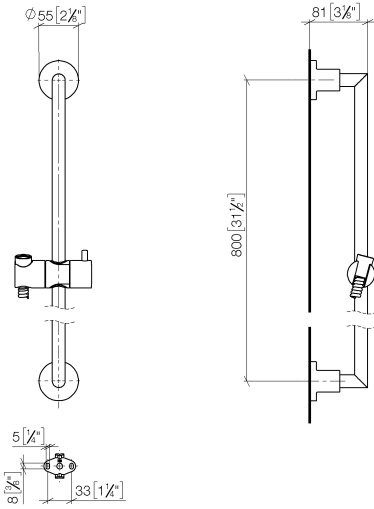

26 413 892

- slide bar
- Pipe diameter 18 mm
- rosettes Ø 55 mm
- gauge 800 mm
- metal shower hose 1750mm with integrated anti-twist protection
- shower hose connector 3/8"
- WRAS 2009048

This article does not include a hand shower!

	Brushed Champagne (22kt Gold)	26 413 892-46
	Chrome	26 413 892-00
	Brushed Platinum	26 413 892-06
	Platinum	26 413 892-08
	Dark Chrome	26 413 892-19
	Brushed Durabronze (23kt Gold)	26 413 892-28
	Matte Black	26 413 892-33
	Brushed Bronze	26 413 892-42
	Champagne (22kt Gold)	26 413 892-47
	Brushed Chrome	26 413 892-93
	Brushed Dark Platinum	26 413 892-99

26 413 892

mm [inches]

26 413 892

**Product version from 4/1/2024**

Parts for other finishes can be found here: [Chrome](#)

TARA Shower set without hand shower - Brushed Champagne (22kt Gold)

TARA

26 413 892

**Spare parts list**

**Product version from 4/1/2024**

No.	Item Number	Name	Quantity used	Delivery time
	05 17 20 739 00 90	fixing set	13	2