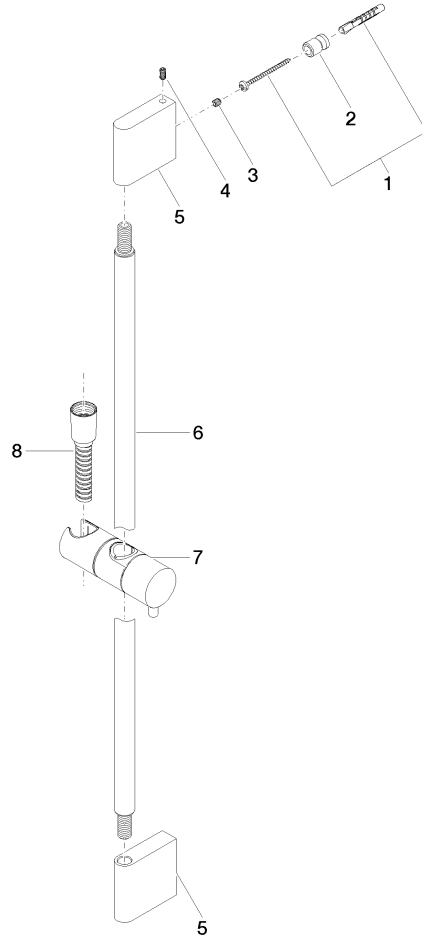

Shower set without hand shower - Chrome

IMO

26 413 979

- slide bar
- Pipe diameter 18 mm
- gauge 853 mm
- metal shower hose 1750mm with integrated anti-twist protection
- shower hose connector 3/8"
- WRAS 2009048

Required miscellaneous

	Hand shower - Chrome ●Max. flow rate 15 l/min (at 3 bar)	28 018 979-00
---	--	---------------

26 413 979

mm [inches]

Certificates

WRAS_2009048. ACS_20 ACC LY 738. IAPMO_4976 (1).

26 413 979

Spare parts list

No.	Item Number	Name	Quantity used	Delivery time
1	05 17 20 726 02 90	fixing set	2	2
2	08 17 20 726 90	holder	2	2
3	09 31 11 049 90	pin	2	2
4	04 31 11 113 00 90	pin	2	2
5	08 17 97 054-00	holder	2	10
6	90 28 22 597 00-00	holder	1	10
7	12 580 970-00	Slide unit - Chrome	1	10
8	28 322 970-00	Metal shower hose 1/2" x 3/8" x 1750 mm - Chrome	1	2