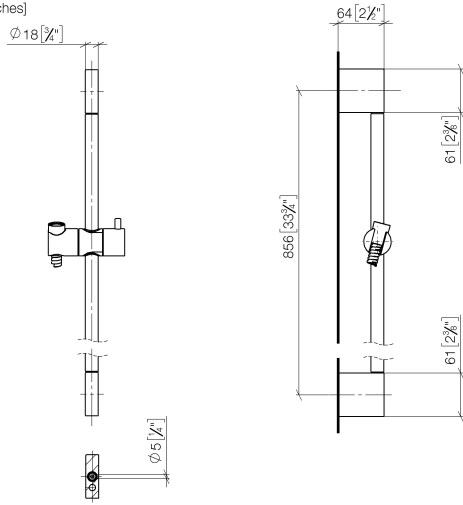

**Shower set without hand shower - Platinum**

IMO

26 413 979

Fits: IMO, LULU, MEM, TARA, CL.1, LISSÉ,  
VAIA, META, CYO

- slide bar
- Pipe diameter 18 mm
- gauge 853 mm
- metal shower hose 1750mm with integrated anti-twist protection
- shower hose connector 3/8"
- WRAS 2009048

26 413 979

mm [inches]

Codes & Standards

ASME A112.18.1

cUPC

Scottish Water  
Byelaws

UK Water Supply  
Regulations

XP P 41-280