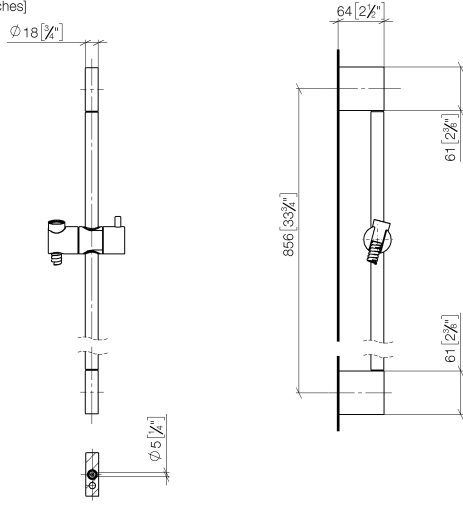

Shower set without hand shower - Dark Chrome

IMO

26 413 979

Fits: IMO, LULU, MEM, TARA, CL.1, LISSÉ,
VAIA, META, CYO

- slide bar
- Pipe diameter 18 mm
- gauge 853 mm
- metal shower hose 1750mm with integrated anti-twist protection
- shower hose connector 3/8"
- WRAS 2009048

Recommended miscellaneous

Wall elbow - Dark Chrome

28 450 980-19

Recommended miscellaneous

LISSÉ Wall elbow - Dark Chrome

28 450 845-19

26 413 979

mm [inches]