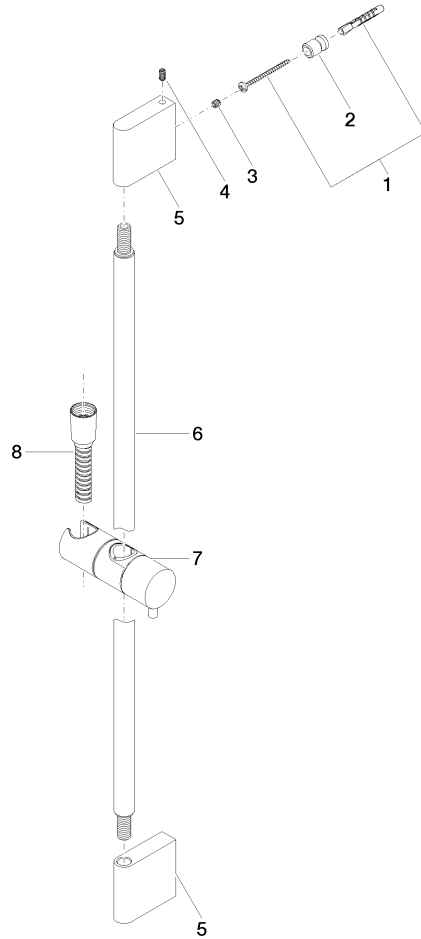

Shower set without hand shower - Light Gold

IMO

26 413 979

Fits: IMO, LULU, MEM, TARA, CL.1, LISSÉ,
VAIA, META, CYO

- slide bar
- Pipe diameter 18 mm
- gauge 853 mm
- metal shower hose 1750mm with integrated anti-twist protection
- shower hose connector 3/8"
- WRAS 2009048

Required miscellaneous

	Concealed wall elbow - •min. recess depth 90 mm •max. recess depth 163 mm	35 085 970 90
--	--	---------------

Required miscellaneous

	Slide unit - Light Gold	12 580 970-26
--	--------------------------------	---------------

26 413 979

mm [inches]

26 413 979

Product version from 10/1/2023

Shower set without hand shower - Light Gold

IMO

26 413 979

Spare parts list

Product version from 10/1/2023

No.	Item Number	Name	Quantity used	Delivery time
	05 17 20 726 02 90	fixing set	13	2