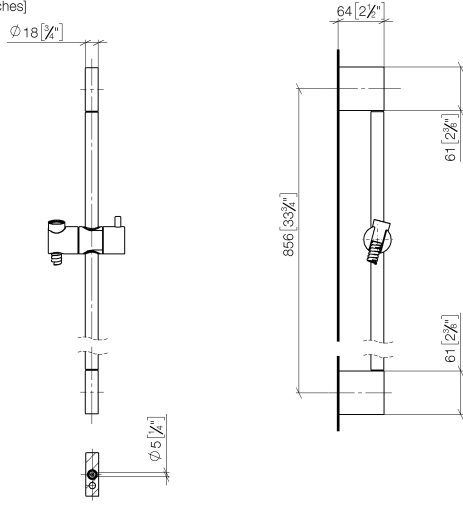

Shower set without hand shower - Light Gold

IMO

26 413 979

Fits: IMO, LULU, MEM, TARA, CL.1, LISSÉ,
VAIA, META, CYO

- slide bar
- Pipe diameter 18 mm
- gauge 853 mm
- metal shower hose 1750mm with integrated anti-twist protection
- shower hose connector 3/8"
- WRAS 2009048

Required miscellaneous

	Concealed wall elbow - •min. recess depth 90 mm •max. recess depth 163 mm	35 085 970 90
--	--	---------------

Required miscellaneous

	Slide unit - Light Gold	12 580 970-26
--	--------------------------------	---------------

26 413 979

mm [inches]

26 413 979

Product version from 10/1/2023

Shower set without hand shower - Light Gold

IMO

26 413 979

Spare parts list

Product version from 10/1/2023

No.	Item Number	Name	Quantity used	Delivery time
	05 17 20 726 02 90	fixing set	13	2