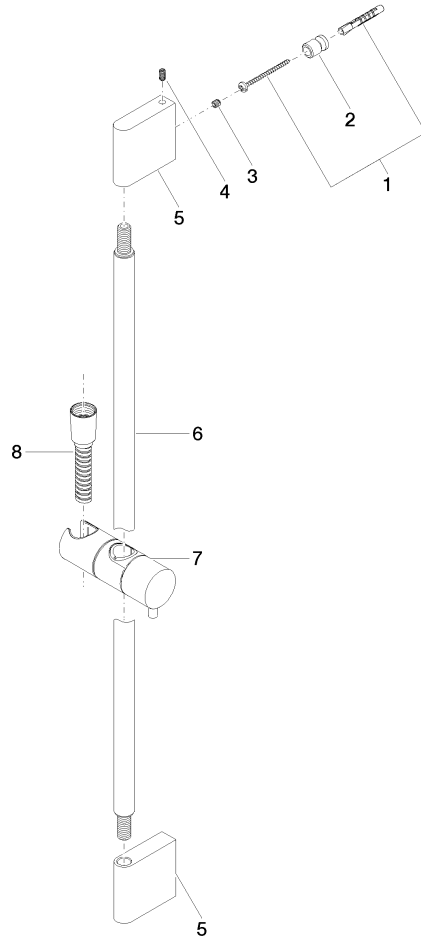

Shower set without hand shower - Brushed Light Gold

IMO

26 413 979

Fits: IMO, LULU, MEM, TARA, CL.1, LISSÉ,
VAIA, META, CYO

- slide bar
- Pipe diameter 18 mm
- gauge 853 mm
- metal shower hose 1750mm with integrated anti-twist protection
- shower hose connector 3/8"
- WRAS 2009048

Required miscellaneous

	Concealed wall elbow - •min. recess depth 90 mm •max. recess depth 163 mm	35 085 970 90
--	--	---------------

Required miscellaneous

	Slide unit - Brushed Light Gold	12 580 970-27
--	--	---------------

Required miscellaneous

	Hand shower FlowReduce - Brushed Light Gold	28 018 979-27 0010
--	--	-----------------------

26 413 979

mm [inches]

26 413 979

Product version from 10/1/2023

Shower set without hand shower - Brushed Light Gold