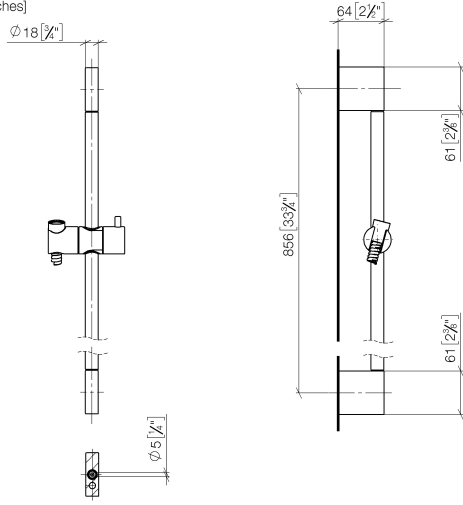

Shower set without hand shower - Brushed Light Gold

IMO

26 413 979

Fits: IMO, LULU, MEM, TARA, CL.1, LISSÉ,
VAIA, META, CYO

- slide bar
- Pipe diameter 18 mm
- gauge 853 mm
- metal shower hose 1750mm with integrated anti-twist protection
- shower hose connector 3/8"
- WRAS 2009048

Required miscellaneous

	Concealed wall elbow - •min. recess depth 90 mm •max. recess depth 163 mm	35 085 970 90
--	--	---------------

Required miscellaneous

	Slide unit - Brushed Light Gold	12 580 970-27
--	--	---------------

Required miscellaneous

	Hand shower FlowReduce - Brushed Light Gold	28 018 979-27 0010
--	--	-----------------------

26 413 979

mm [inches]

26 413 979

Product version from 10/1/2023

Shower set without hand shower - Brushed Light Gold