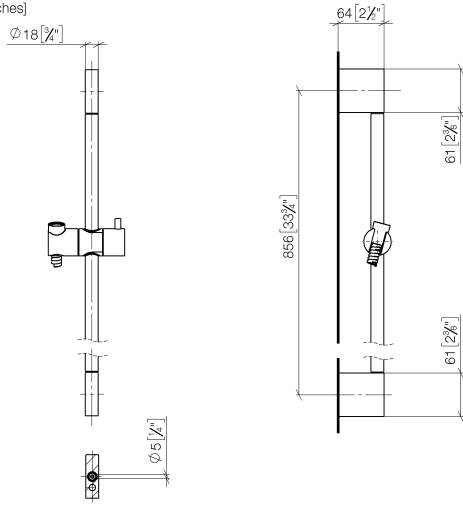

26 413 979

mm [inches]

Codes & Standards

ASME A112.18.1

cUPC

Scottish Water
Byelaws

UK Water Supply
Regulations

XP P 41-280