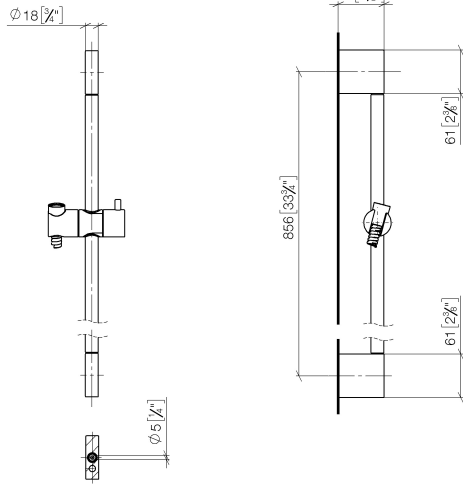

Shower set without hand shower - Brushed Champagne (22kt Gold)

IMO

26 413 979

- slide bar
- Pipe diameter 18 mm
- gauge 853 mm
- metal shower hose 1750mm with integrated anti-twist protection
- shower hose connector 3/8"
- WRAS 2009048

This article does not include a hand shower!

Fits: IMO, LULU, MEM, TARA, CL.1, LISSÉ, VAIA, META, CYO

	Brushed Champagne (22kt Gold)	26 413 979-46
	Chrome	26 413 979-00
	Brushed Platinum	26 413 979-06
	Platinum	26 413 979-08
	Dark Chrome	26 413 979-19
	Light Gold	26 413 979-26
	Brushed Light Gold	26 413 979-27
	Brushed Durabronze (23kt Gold)	26 413 979-28
	Matte Black	26 413 979-33
	Brushed Bronze	26 413 979-42
	Champagne (22kt Gold)	26 413 979-47
	Brushed Chrome	26 413 979-93
	Brushed Dark Platinum	26 413 979-99

26 413 979

mm [inches]

26 413 979

Product version from 10/1/2023

Parts for other finishes can be found here: [Chrome](#)

Shower set without hand shower - Brushed Champagne (22kt Gold)

IMO

26 413 979

Spare parts list

Product version from 10/1/2023

No.	Item Number	Name	Quantity used	Delivery time
	05 17 20 726 02 90	fixing set	13	2