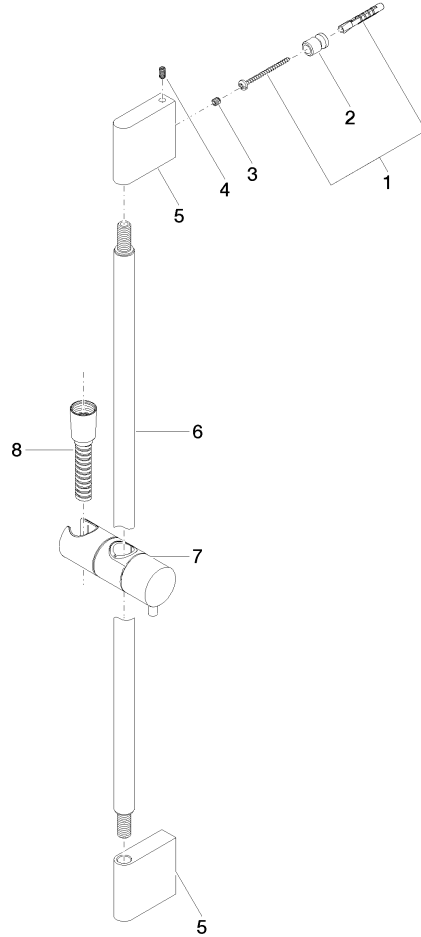

Shower set without hand shower - Brushed Champagne (22kt Gold)

IMO

26 413 979

- slide bar
- Pipe diameter 18 mm
- gauge 853 mm
- metal shower hose 1750mm with integrated anti-twist protection
- shower hose connector 3/8"
- WRAS 2009048

26 413 979

mm [inches]

26 413 979

Product version from 10/1/2023

Parts for other finishes can be found here: [Chrome](#)

Shower set without hand shower - Brushed Champagne (22kt Gold)

IMO

26 413 979

Spare parts list

Product version from 10/1/2023

No.	Item Number	Name	Quantity used	Delivery time
	05 17 20 726 02 90	fixing set	13	2