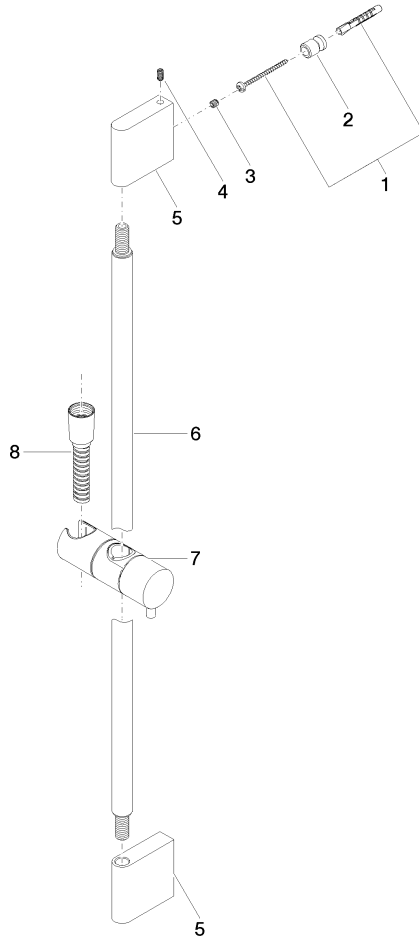

**Shower set without hand shower - Champagne (22kt Gold)**

IMO

26 413 979

- slide bar
- Pipe diameter 18 mm
- gauge 853 mm
- metal shower hose 1750mm with integrated anti-twist protection
- shower hose connector 3/8"
- WRAS 2009048

**Recommended miscellaneous**

**Wall elbow - Champagne (22kt Gold)** 28 450 980-47

26 413 979

mm [inches]

26 413 979

**Product version from 10/1/2023**

Parts for other  
finishes can be found  
here: [Chrome](#)

### Spare parts list