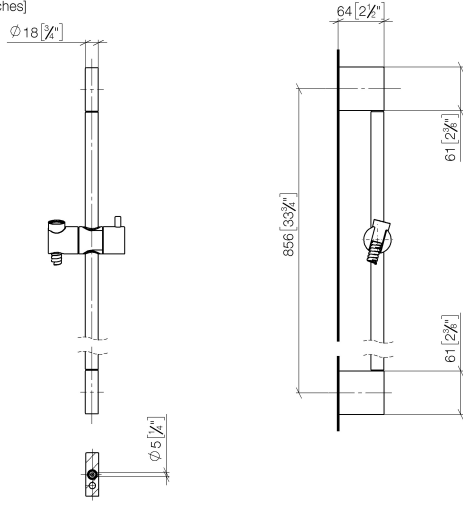

**Shower set without hand shower - Champagne (22kt Gold)**

IMO

26 413 979

- slide bar
- Pipe diameter 18 mm
- gauge 853 mm
- metal shower hose 1750mm with integrated anti-twist protection
- shower hose connector 3/8"
- WRAS 2009048

**Recommended miscellaneous**

**Wall elbow - Champagne (22kt Gold)** 28 450 980-47

26 413 979

mm [inches]

26 413 979

**Product version from 10/1/2023**

Parts for other  
finishes can be found  
here: [Chrome](#)