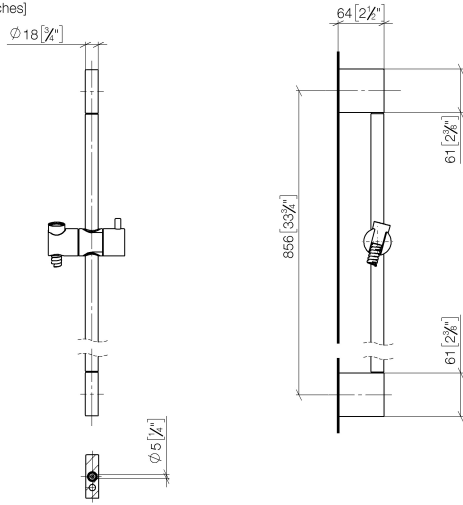

Shower set without hand shower - Brushed Chrome

IMO

26 413 979

Fits: IMO, LULU, MEM, TARA, CL.1, LISSÉ,
VAIA, META, CYO

- slide bar
- Pipe diameter 18 mm
- gauge 853 mm
- metal shower hose 1750mm with integrated anti-twist protection
- shower hose connector 3/8"
- WRAS 2009048

26 413 979

mm [inches]

Codes & Standards

ASME A112.18.1

cUPC

Scottish Water
Byelaws

UK Water Supply
Regulations

XP P 41-280