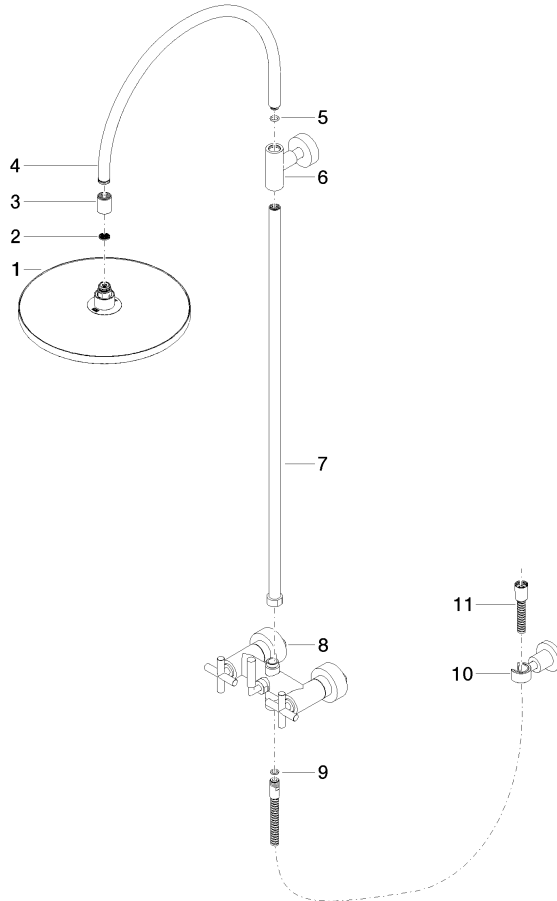

TARA Showerpipe with shower mixer without hand shower 300 mm - Brushed Chrome

TARA

26 622 892

- shower with fixed riser projection 420mm
- overhead shower: rain flow
- rain shower Ø 300 mm
- rain shower with anti-scale system
- max. rainshower flow 14 l/min
- Function from: 10 l/min
- rotary diverter for fixed-riser shower/hand shower
- height of fittings up to rain shower (bottom edge) 850mm
- height of fittings up to top edge of elbow 1167mm
- rosette for shower holder Ø 55mm
- rosette for wall mounting Ø 57mm
- rosette for shower mixer Ø 65mm
- gauge 150 mm - 13 mm
- 1500 mm metal shower hose
- 1/2" connection
- Pipe diameter 20 mm
- quick clearing

This article does not include a hand shower!

Intrinsic protection against back flow.

	Brushed Chrome	26 622 892-93
	Chrome	26 622 892-00
	Brushed Platinum	26 622 892-06
	Platinum	26 622 892-08
	Dark Chrome	26 622 892-19
	Brushed Durabronze (23kt Gold)	26 622 892-28
	Matte Black	26 622 892-33
	Brushed Bronze	26 622 892-42
	Brushed Champagne (22kt Gold)	26 622 892-46
	Champagne (22kt Gold)	26 622 892-47
	Brushed Dark Platinum	26 622 892-99

TARA Showerpipe with shower mixer without hand shower 300 mm - Brushed
Chrome

TARA

26 622 892

Certificates

Belgaqua_24-004-2 LGA_38

26 622 892

Product version from 4/1/2024

Parts for other
finishes can be found
here: [Chrome](#)

TARA Showerpipe with shower mixer without hand shower 300 mm - Brushed Chrome

TARA

26 622 892

Spare parts list

Product version from 4/1/2024

No.	Item Number	Name	Quantity used	Delivery time
	04 12 05 091 00-93	shower	11	20