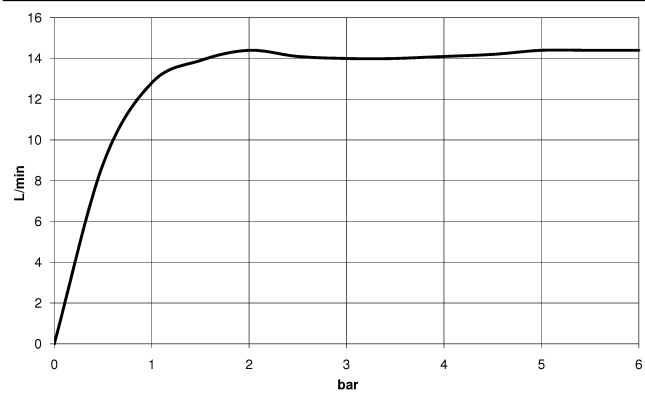

TARA Showerpipe without hand shower 300 mm - Brushed Champagne (22kt Gold)

26 623 892 Product version from 4/1/2024

- shower with fixed riser projection 420mm
- overhead shower: rain flow
- rain shower Ø 300 mm
- rain shower with anti-scale system
- max. rainshower flow 14 l/min
- Function from: 10 l/min
- rotary diverter for fixed-riser shower/hand shower
- height of fittings up to rain shower (bottom edge) 1007mm
- height of fittings up to top edge of elbow 1167mm
- rosette for shower holder Ø 55mm
- rosette for wall mounting Ø 57mm
- rosette for shower mixer Ø 65mm
- gauge 150 mm - 13 mm
- 1500 mm metal shower hose
- 1/2" connection
- Pipe diameter 20 mm
- quick clearing

This article does not include a hand shower!

Intrinsic protection against back flow.

	Brushed Champagne (22kt Gold)	26 623 892-46
	Chrome	26 623 892-00
	Brushed Platinum	26 623 892-06
	Platinum	26 623 892-08
	Dark Chrome	26 623 892-19
	Brushed Durabronze (23kt Gold)	26 623 892-28
	Matte Black	26 623 892-33
	Brushed Bronze	26 623 892-42
	Champagne (22kt Gold)	26 623 892-47
	Brushed Chrome	26 623 892-93
	Brushed Dark Platinum	26 623 892-99

TARA Showerpipe without hand shower 300 mm - Brushed Champagne (22kt Gold)

26 623 892 Product version from 4/1/2024

Flow rate chart

Codes & Standards

DIN 4109

EN 1717

ISO 3822

Ü-Zeichen