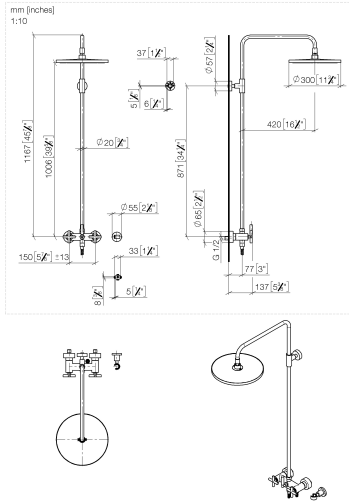

TARA Showerpipe without hand shower 300 mm - Brushed Champagne (22kt Gold)

26 623 892 Product version from 4/1/2024

- shower with fixed riser projection 420mm
- overhead shower: rain flow
- rain shower Ø 300 mm
- rain shower with anti-scale system
- max. rainshower flow 14 l/min
- Function from: 10 l/min
- rotary diverter for fixed-riser shower/hand shower
- height of fittings up to rain shower (bottom edge) 1007mm
- height of fittings up to top edge of elbow 1167mm
- rosette for shower holder Ø 55mm
- rosette for wall mounting Ø 57mm
- rosette for shower mixer Ø 65mm
- gauge 150 mm - 13 mm
- 1500 mm metal shower hose
- 1/2" connection
- Pipe diameter 20 mm
- quick clearing

TARA Showerpipe without hand shower 300 mm - Brushed Champagne (22kt Gold)

26 623 892 Product version from 4/1/2024

Flow rate chart

Codes & Standards

DIN 4109

EN 1717

ISO 3822

Ü-Zeichen

TARA Showerpipe without hand shower 300 mm - Brushed Champagne (22kt Gold)

26 623 892 Product version from 4/1/2024

Certificates

Belgaqua_24-004-2 LGA_38

TARA Showerpipe without hand shower 300 mm - Brushed Champagne (22kt Gold)

26 623 892 Product version from 4/1/2024

Parts for other finishes can be found here: [Chrome](#)

Spare parts list

No.	Item Number	Name	Quantity used	Delivery time
1	04 12 05 091 00-46	shower	1	30
2	09 23 01 039 90	sieve	1	2
3	09 24 03 177 20-46	adaptor	1	30
4	04 28 22 101 20-46	spout	1	30
5	90 14 10 011 00 90	seal	1	2
6	90 17 11 037 00-46	holder	1	30
7	90 28 22 096 00-46	pipe	1	30
8	04 17 10 020 01-46	fitting	1	30
9	90 14 20 026 00 90	seal	1	2
10	28 050 892-46	TARA Wall bracket - Brushed Champagne (22kt Gold)	1	30
11	28 304 970-46	Metal shower hose 1/2" x 3/8" x 1500 mm - Brushed Champagne (22kt Gold)	1	30