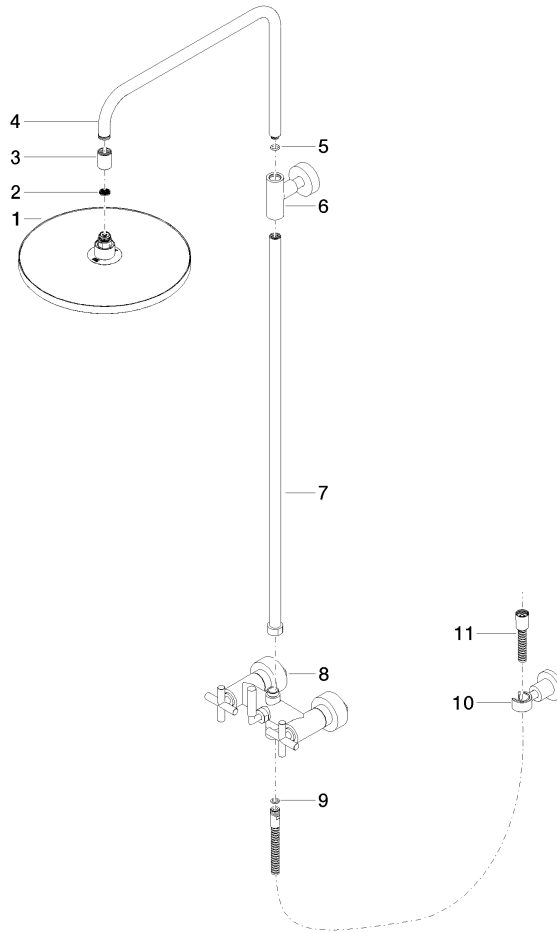

TARA Showerpipe without hand shower 300 mm - Brushed Champagne (22kt Gold)

26 623 892 Product version from 4/1/2024

- shower with fixed riser projection 420mm
- overhead shower: rain flow
- rain shower Ø 300 mm
- rain shower with anti-scale system
- max. rainshower flow 14 l/min
- Function from: 10 l/min
- rotary diverter for fixed-riser shower/hand shower
- height of fittings up to rain shower (bottom edge) 1007mm
- height of fittings up to top edge of elbow 1167mm
- rosette for shower holder Ø 55mm
- rosette for wall mounting Ø 57mm
- rosette for shower mixer Ø 65mm
- gauge 150 mm - 13 mm
- 1500 mm metal shower hose
- 1/2" connection
- Pipe diameter 20 mm
- quick clearing

TARA Showerpipe without hand shower 300 mm - Brushed Champagne (22kt Gold)

26 623 892 Product version from 4/1/2024

Flow rate chart

Codes & Standards

DIN 4109

EN 1717

ISO 3822

Ü-Zeichen

TARA Showerpipe without hand shower 300 mm - Brushed Champagne (22kt Gold)

26 623 892 Product version from 4/1/2024

Certificates

Belgaqua_24-004-2 LGA_38

TARA Showerpipe without hand shower 300 mm - Brushed Champagne (22kt Gold)

26 623 892 Product version from 4/1/2024

Parts for other finishes can be found here: [Chrome](#)

Spare parts list

No.	Item Number	Name	Quantity used	Delivery time
1	04 12 05 091 00-46	shower	1	30
2	09 23 01 039 90	sieve	1	2
3	09 24 03 177 20-46	adaptor	1	30
4	04 28 22 101 20-46	spout	1	30
5	90 14 10 011 00 90	seal	1	2
6	90 17 11 037 00-46	holder	1	30
7	90 28 22 096 00-46	pipe	1	30
8	04 17 10 020 01-46	fitting	1	30
9	90 14 20 026 00 90	seal	1	2
10	28 050 892-46	TARA Wall bracket - Brushed Champagne (22kt Gold)	1	30
11	28 304 970-46	Metal shower hose 1/2" x 3/8" x 1500 mm - Brushed Champagne (22kt Gold)	1	30