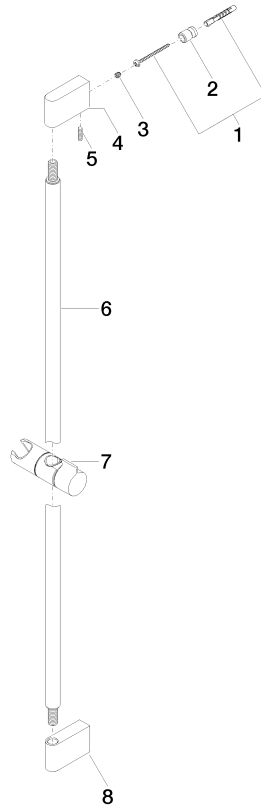

IMO Slide bar with slider - Brushed Light Gold

26 705 670

- 73mm projection
- gauge 835 mm

	Brushed Light Gold	26 705 670-27
	Chrome	26 705 670-00
	Brushed Platinum	26 705 670-06
	Dark Chrome	26 705 670-19
	Matte Black	26 705 670-33

26 705 670

mm [inches]

26 705 670

Product version from 2/6/2020

Parts for other
finishes can be found
here: [Chrome](#)

IMO Slide bar with slider - Brushed Light Gold

IMO

26 705 670

Spare parts list

Product version from 2/6/2020

No.	Item Number	Name	Quantity used	Delivery time
	05 17 20 726 02 90	fixing set	12	2