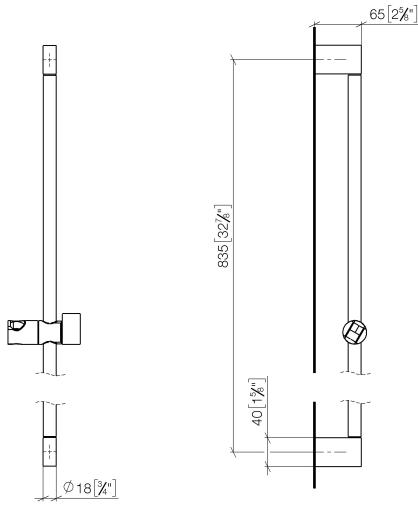

IMO Slide bar with slider - Brushed Light Gold

26 705 670

- 73mm projection
- gauge 835 mm

	Brushed Light Gold	26 705 670-27
	Chrome	26 705 670-00
	Brushed Platinum	26 705 670-06
	Dark Chrome	26 705 670-19
	Matte Black	26 705 670-33

26 705 670

mm [inches]

26 705 670

Product version from 2/6/2020

Parts for other
finishes can be found
here: [Chrome](#)

IMO Slide bar with slider - Brushed Light Gold

IMO

26 705 670

Spare parts list

Product version from 2/6/2020

No.	Item Number	Name	Quantity used	Delivery time
	05 17 20 726 02 90	fixing set	12	2