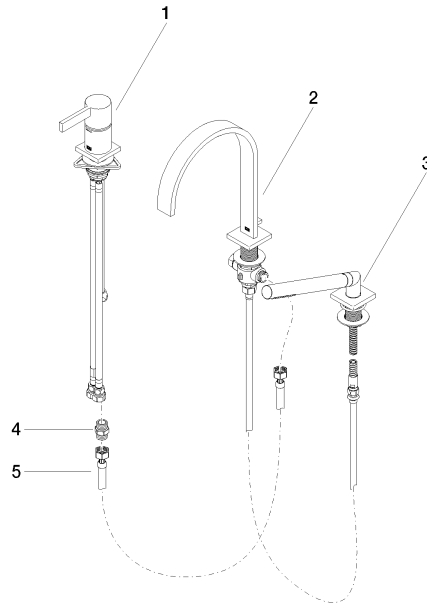

MEM Three-hole single-lever bath mixer for bath rim or tile edge installation - Brushed Dark Platinum

MEM

27 412 782

- 220mm projection
- spout: rectangular normal flow
- max. flow 20.4 l/min at 3 bar flow pressure
- Hand shower: COMPACT RAIN, max. flow rate 6.8 l/min (at 3 bar)
- complete hand shower set with anti-scale system
- automatic bath/shower diverter
- height of mixer 300 mm
- height up to aerator 170 mm
- hole diameter spout 32 mm
- single-lever mixer hole diameter 35 mm
- hole diameter for complete hand shower set 32 mm
- rosette for mixer 60 x 60mm
- rosette for spout 60 x 60mm
- rosette for complete hand shower set 60 x 60mm
- metal shower hose 2250mm with integrated anti-twist protection

Recommended miscellaneous

**Decorative caps for Perfecto -
Brushed Dark Platinum** 12 801 970-99
• 1 pair

**MEM Three-hole single-lever bath mixer for bath rim or tile edge installation -
Brushed Dark Platinum**

MEM

27 412 782
mm [inches]

Flow rate chart

Certificates

Belgaqua_19_80_27. LGA_29730.

IAPMO_4976 (4).

Belgaqua_24-008-
27_4.

27 412 782

Spare parts list

| No. | Item Number | Name | Quantity used | Delivery time |
|-----|--------------------|--|---------------|---------------|
| 1 | 29 300 670-99 | Single-lever bath mixer for bath rim or tile edge installation - Brushed Dark Platinum | 1 | 30 |
| 2 | 13 512 782-99 | spout | 1 | 60 |
| 3 | 27 702 980-99 | Hand shower set for bath rim or tile edge installation - Brushed Dark Platinum | 1 | 30 |
| 4 | 90 24 03 168 00 90 | nipple | 1 | 2 |
| 5 | 12 502 970 90 | High pressure hose 1/2" x 1/2" x 400 mm - | 1 | 2 |