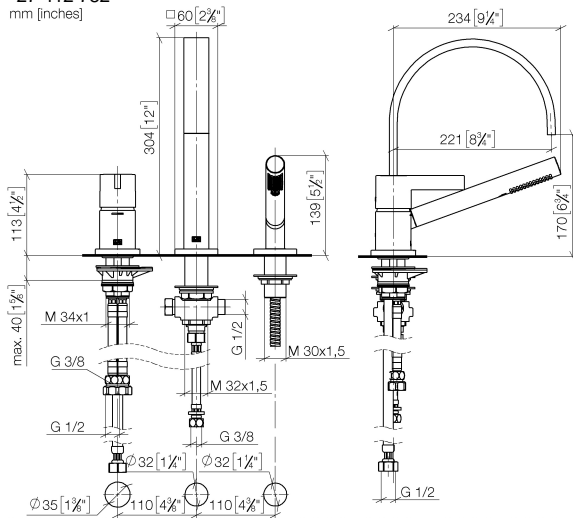

MEM Three-hole single-lever bath mixer for bath rim or tile edge installation - Brushed Dark Platinum

MEM

27 412 782

- 220mm projection
- spout: rectangular normal flow
- max. flow 20.4 l/min at 3 bar flow pressure
- Hand shower: COMPACT RAIN, max. flow rate 6.8 l/min (at 3 bar)
- complete hand shower set with anti-scale system
- automatic bath/shower diverter
- height of mixer 300 mm
- height up to aerator 170 mm
- hole diameter spout 32 mm
- single-lever mixer hole diameter 35 mm
- hole diameter for complete hand shower set 32 mm
- rosette for mixer 60 x 60mm
- rosette for spout 60 x 60mm
- rosette for complete hand shower set 60 x 60mm
- metal shower hose 2250mm with integrated anti-twist protection

Recommended miscellaneous

**Decorative caps for Perfecto -
Brushed Dark Platinum** 12 801 970-99
• 1 pair

**MEM Three-hole single-lever bath mixer for bath rim or tile edge installation -
Brushed Dark Platinum**

MEM

27 412 782
mm [inches]

Flow rate chart

Certificates

Belgaqua_19_80_27. LGA_29730.

IAPMO_4976 (4).

Belgaqua_24-008-
27_4.

27 412 782

Spare parts list

| No. | Item Number | Name | Quantity used | Delivery time |
|-----|--------------------|--|---------------|---------------|
| 1 | 29 300 670-99 | Single-lever bath mixer for bath rim or tile edge installation - Brushed Dark Platinum | 1 | 30 |
| 2 | 13 512 782-99 | spout | 1 | 60 |
| 3 | 27 702 980-99 | Hand shower set for bath rim or tile edge installation - Brushed Dark Platinum | 1 | 30 |
| 4 | 90 24 03 168 00 90 | nipple | 1 | 2 |
| 5 | 12 502 970 90 | High pressure hose 1/2" x 1/2" x 400 mm - | 1 | 2 |