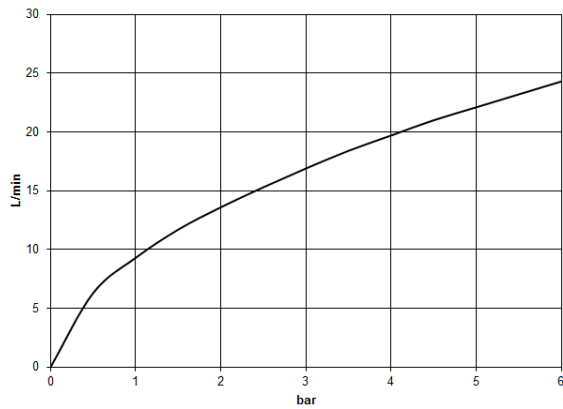

**LISSÉ Three-hole single-lever bath mixer for bath rim or tile edge installation -  
Brushed Platinum**

LISSÉ

27 412 845

- spout: circular, air-enriched flow
- max. flow 16.9 l/min at 3 bar flow pressure
- Hand shower: COMPACT RAIN, max. flow rate 6.8 l/min (at 3 bar)
- complete hand shower set with anti-scale system
- 200mm projection
- automatic bath/shower diverter
- height of mixer 141 mm
- height up to aerator 88 mm
- hole diameter spout 32 mm
- hole diameter single-lever mixer 35 mm
- hole diameter for complete hand shower set 32 mm
- rosette for complete hand shower set Ø 50mm
- metal shower hose 1750mm with integrated anti-twist protection

### Flow rate chart