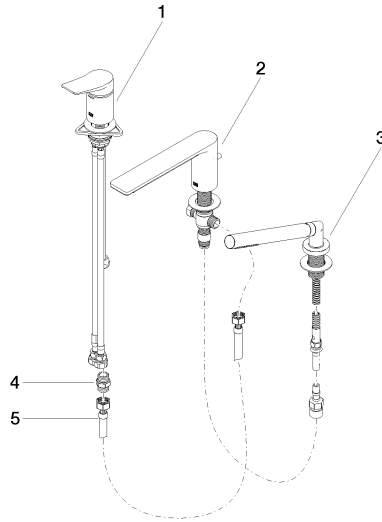

**LISSÉ Three-hole single-lever bath mixer for bath rim or tile edge installation -  
Brushed Platinum**

LISSÉ

27 412 845

- spout: circular, air-enriched flow
- max. flow 16.9 l/min at 3 bar flow pressure
- Hand shower: COMPACT RAIN, max. flow rate 6.8 l/min (at 3 bar)
- complete hand shower set with anti-scale system
- 200mm projection
- automatic bath/shower diverter
- height of mixer 141 mm
- height up to aerator 88 mm
- hole diameter spout 32 mm
- hole diameter single-lever mixer 35 mm
- hole diameter for complete hand shower set 32 mm
- rosette for complete hand shower set Ø 50mm
- metal shower hose 1750mm with integrated anti-twist protection

### Flow rate chart

### Certificates

IAPMO\_4976 (5). Belgaqua\_19\_80\_27. LGA\_29731.

Belgaqua\_24-008-27\_4.

27 412 845

**Spare parts list**

| No. | Item Number        | Name   | Quantity used | Delivery time |
|-----|--------------------|--|---------------|---------------|
| 1   | 29 300 845-06      | connection   | 1             | 60            |
| 2   | 13 512 845-06      | spout  | 1             | 60            |
| 3   | 27 702 979-06      | Hand shower set for bath rim or tile edge installation -<br>Brushed Platinum | 1             | 10            |
| 4   | 90 24 03 168 00 90 | nipple   | 1             | 2             |
| 5   | 12 502 970 90      | High pressure hose 1/2" x 1/2" x 400 mm -                                    | 1             | 2             |