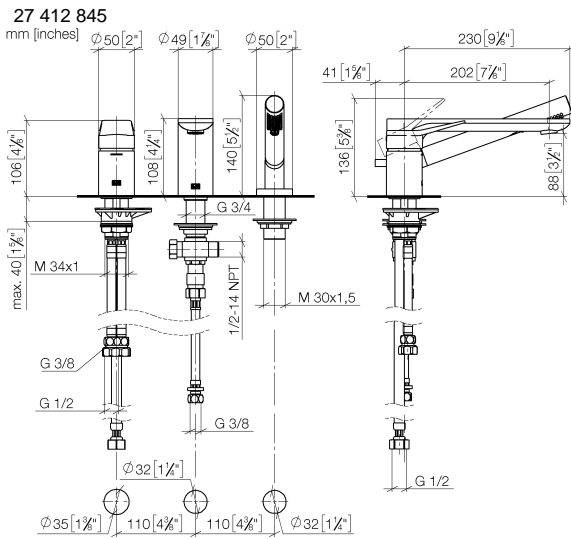

**LISSÉ Three-hole single-lever bath mixer for bath rim or tile edge installation -  
Brushed Platinum**

LISSÉ

27 412 845

- spout: circular, air-enriched flow
- max. flow 16.9 l/min at 3 bar flow pressure
- Hand shower: COMPACT RAIN, max. flow rate 6.8 l/min (at 3 bar)
- complete hand shower set with anti-scale system
- 200mm projection
- automatic bath/shower diverter
- height of mixer 141 mm
- height up to aerator 88 mm
- hole diameter spout 32 mm
- hole diameter single-lever mixer 35 mm
- hole diameter for complete hand shower set 32 mm
- rosette for complete hand shower set Ø 50mm
- metal shower hose 1750mm with integrated anti-twist protection

**Recommended miscellaneous**

**Perfecto installation kit -** 12 614 970 90

**Recommended miscellaneous**

**Decorative caps for Perfecto -  
Brushed Platinum** 12 801 970-06  
• 1 pair

### Flow rate chart

### Certificates

IAPMO\_4976 (5). Belgaqua\_19\_80\_27. LGA\_29731.

Belgaqua\_24-008-27\_4.

27 412 845

**Spare parts list**

| No. | Item Number        | Name   | Quantity used | Delivery time |
|-----|--------------------|--|---------------|---------------|
| 1   | 29 300 845-06      | connection   | 1             | 60            |
| 2   | 13 512 845-06      | spout  | 1             | 60            |
| 3   | 27 702 979-06      | Hand shower set for bath rim or tile edge installation -<br>Brushed Platinum | 1             | 10            |
| 4   | 90 24 03 168 00 90 | nipple   | 1             | 2             |
| 5   | 12 502 970 90      | High pressure hose 1/2" x 1/2" x 400 mm -                                    | 1             | 2             |