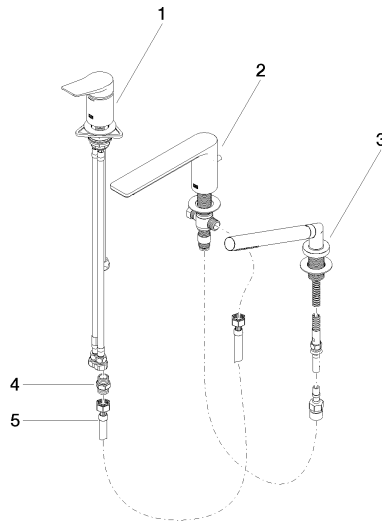

**LISSÉ Three-hole single-lever bath mixer for bath rim or tile edge installation -
Dark Chrome**

LISSÉ

27 412 845

- spout: circular, air-enriched flow
- max. flow 16.9 l/min at 3 bar flow pressure
- Hand shower: COMPACT RAIN, max. flow rate 6.8 l/min (at 3 bar)
- complete hand shower set with anti-scale system
- 200mm projection
- automatic bath/shower diverter
- height of mixer 141 mm
- height up to aerator 88 mm
- hole diameter spout 32 mm
- hole diameter single-lever mixer 35 mm
- hole diameter for complete hand shower set 32 mm
- rosette for complete hand shower set Ø 50mm
- metal shower hose 1750mm with integrated anti-twist protection

Recommended miscellaneous

Perfecto installation kit - 12 614 970 90

Recommended miscellaneous

**Decorative caps for Perfecto -
Dark Chrome** 12 801 970-19
• 1 pair

27 412 845

Spare parts list

No.	Item Number	Name	Quantity used	Delivery time
1	29 300 845-19	connection	1	-
Spare part can no longer be ordered, please order the replacement item				
2	13 512 845-19	spout	1	-
Spare part can no longer be ordered, please order the replacement item				
3	27 702 979-19	Hand shower set for bath rim or tile edge installation - Dark Chrome	1	20
4	90 24 03 168 00 90	nipple	1	2
5	12 502 970 90	High pressure hose 1/2" x 1/2" x 400 mm -	1	2