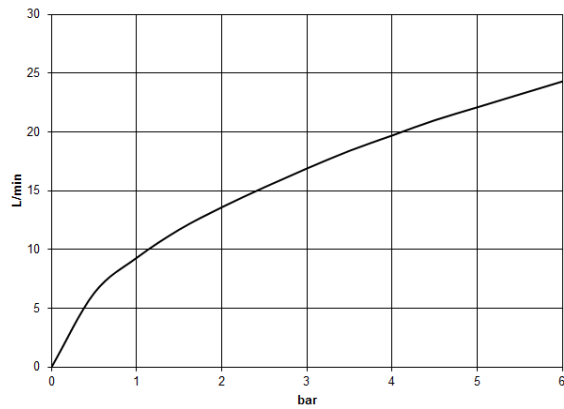

Certificates

Belgaqua_24-008-
27_4.