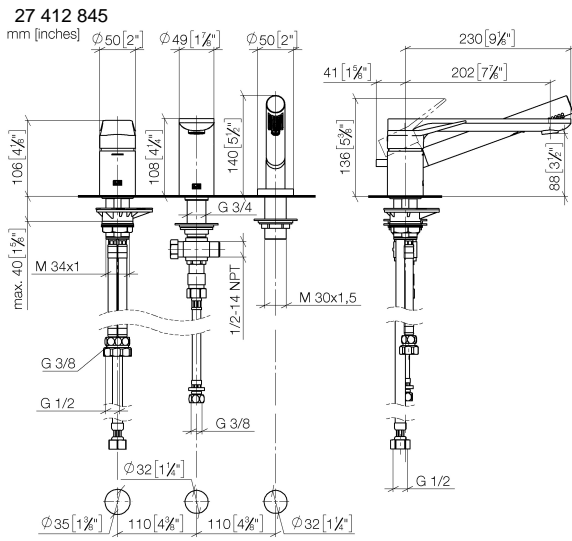

**LISSÉ Three-hole single-lever bath mixer for bath rim or tile edge installation -
Brushed Dark Platinum**

LISSÉ

27 412 845

- spout: circular, air-enriched flow
- max. flow 16.9 l/min at 3 bar flow pressure
- Hand shower: COMPACT RAIN, max. flow rate 6.8 l/min (at 3 bar)
- complete hand shower set with anti-scale system
- 200mm projection
- automatic bath/shower diverter
- height of mixer 141 mm
- height up to aerator 88 mm
- hole diameter spout 32 mm
- hole diameter single-lever mixer 35 mm
- hole diameter for complete hand shower set 32 mm
- rosette for complete hand shower set Ø 50mm
- metal shower hose 1750mm with integrated anti-twist protection

Recommended miscellaneous

Perfecto installation kit - 12 614 970 90

Recommended miscellaneous

**Decorative caps for Perfecto -
Brushed Dark Platinum** 12 801 970-99
• 1 pair

Flow rate chart

Certificates

Belgaqua_24-008-
27_4.

27 412 845

Spare parts list

No.	Item Number	Name	Quantity used	Delivery time
1	29 300 845-99	connection	1	-
Spare part can no longer be ordered, please order the replacement item				
2	13 512 845-99	spout	1	-
Spare part can no longer be ordered, please order the replacement item				
3	27 702 979-99	Hand shower set for bath rim or tile edge installation - Brushed Dark Platinum	1	30
4	90 24 03 168 00 90	nipple	1	2
5	12 502 970 90	High pressure hose 1/2" x 1/2" x 400 mm -	1	2