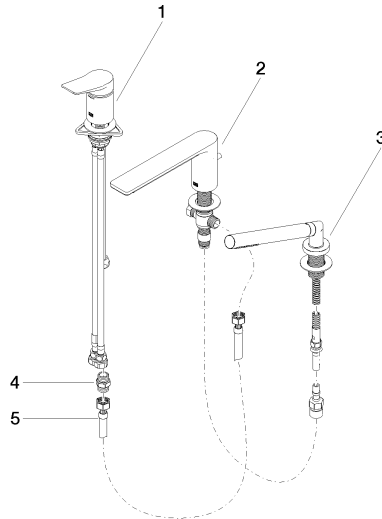

**LISSÉ Three-hole single-lever bath mixer for bath rim or tile edge installation -
Brushed Dark Platinum**

LISSÉ

27 412 845

- spout: circular, air-enriched flow
- max. flow 16.9 l/min at 3 bar flow pressure
- Hand shower: COMPACT RAIN, max. flow rate 6.8 l/min (at 3 bar)
- complete hand shower set with anti-scale system
- 200mm projection
- automatic bath/shower diverter
- height of mixer 141 mm
- height up to aerator 88 mm
- hole diameter spout 32 mm
- hole diameter single-lever mixer 35 mm
- hole diameter for complete hand shower set 32 mm
- rosette for complete hand shower set Ø 50mm
- metal shower hose 1750mm with integrated anti-twist protection

Recommended miscellaneous

Perfecto installation kit - 12 614 970 90

Recommended miscellaneous

**Decorative caps for Perfecto -
Brushed Dark Platinum** 12 801 970-99
• 1 pair

Flow rate chart

Certificates

Belgaqua_24-008-
27_4.

27 412 845

Spare parts list

No.	Item Number	Name	Quantity used	Delivery time
1	29 300 845-99	connection	1	-
Spare part can no longer be ordered, please order the replacement item				
2	13 512 845-99	spout	1	-
Spare part can no longer be ordered, please order the replacement item				
3	27 702 979-99	Hand shower set for bath rim or tile edge installation - Brushed Dark Platinum	1	30
4	90 24 03 168 00 90	nipple	1	2
5	12 502 970 90	High pressure hose 1/2" x 1/2" x 400 mm -	1	2