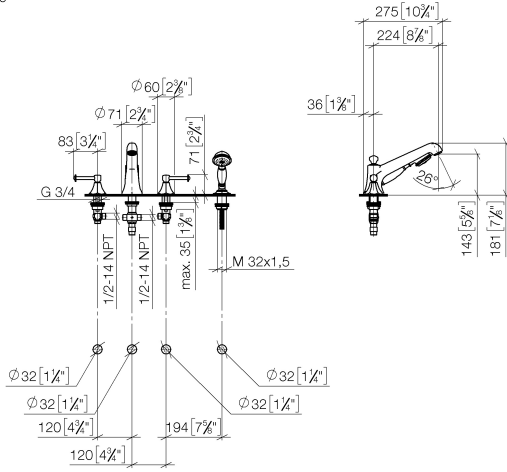

MADISON Bath shower set for bath rim or tile edge installation - Durabross (23kt Gold)

MADISON

27 502 370

- 225mm projection
- complete hand shower set: normal flow
- spout: circular, air-enriched flow
- complete hand shower set with anti-scale system
- automatic bath/shower diverter
- height of mixer 185 mm
- height up to aerator 140 mm
- hole diameter valve 32 mm
- hole diameter spout 32 mm
- hole diameter for complete hand shower set 32 mm
- rosette for spout Ø 70mm
- rosette for complete hand shower set Ø 60mm
- rosette for deck valve Ø 60mm
- metal shower hose 1750mm with integrated anti-twist protection
- max. spout flow rate 23 l/min
- max. flow for complete hand shower set 6.8 l/min

Recommended miscellaneous

Perfecto installation kit -

12 614 970 90

27 502 370
mm [inches]
1:10

Flow rate chart

Certificates

LGA_8028. Belgaqua_21-380-
27_4.

27 502 370

Spare parts list

No.	Item Number	Name	Quantity used	Delivery time
1	20 000 370-09	side panel	1	60
2	13 502 380-09	spout	1	60
3	12 502 970 90	High pressure hose 1/2" x 1/2" x 400 mm -	2	2
4	20 000 371-09	side panel	1	60
5	27 703 370-09	shower set	1	60