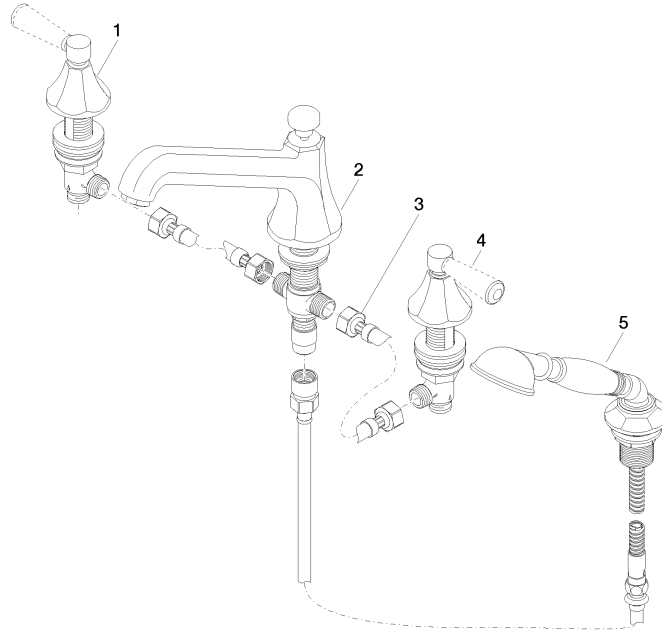

# MADISON Bath shower set for bath rim or tile edge installation - Durabronz (23kt Gold)

MADISON

27 502 370

- 225mm projection
- complete hand shower set: normal flow
- spout: circular, air-enriched flow
- complete hand shower set with anti-scale system
- automatic bath/shower diverter
- height of mixer 185 mm
- height up to aerator 140 mm
- hole diameter valve 32 mm
- hole diameter spout 32 mm
- hole diameter for complete hand shower set 32 mm
- rosette for spout Ø 70mm
- rosette for complete hand shower set Ø 60mm
- rosette for deck valve Ø 60mm
- metal shower hose 1750mm with integrated anti-twist protection
- max. spout flow rate 23 l/min
- max. flow for complete hand shower set 6.8 l/min

## Recommended miscellaneous

**Perfecto installation kit -**

12 614 970 90

**MADISON Bath shower set for bath rim or tile edge installation - Durabronz  
(23kt Gold)**

MADISON

27 502 370  
mm [inches]  
1:10

MADISON

27 502 370  
Certificates

---

LGA\_8

Belgaqua\_21-380-2

MADISON Bath shower set for bath rim or tile edge installation - Durabronz  
(23kt Gold)

MADISON

27 502 370

MADISON Bath shower set for bath rim or tile edge installation - Durabronss  
(23kt Gold)

MADISON

27 502 370

**Spare parts list**

No.	Item Number	Name	Quantity used	Delivery time
	20 000 370-09	side panel	6	60