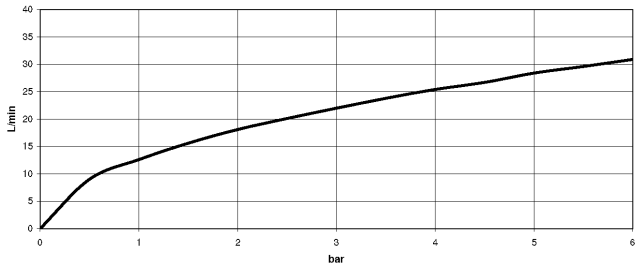

Flow rate chart

Codes & Standards

DIN 4109

EN 1717

ISO 3822

Ü-Zeichen