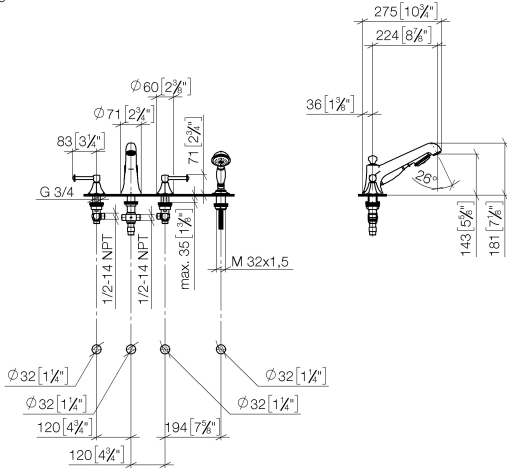

# MADISON Bath shower set for bath rim or tile edge installation - Durabronz (23kt Gold)

MADISON

27 502 370

- 225mm projection
- complete hand shower set: normal flow
- spout: circular, air-enriched flow
- complete hand shower set with anti-scale system
- automatic bath/shower diverter
- height of mixer 185 mm
- height up to aerator 140 mm
- hole diameter valve 32 mm
- hole diameter spout 32 mm
- hole diameter for complete hand shower set 32 mm
- rosette for spout Ø 70mm
- rosette for complete hand shower set Ø 60mm
- rosette for deck valve Ø 60mm
- metal shower hose 1750mm with integrated anti-twist protection
- max. spout flow rate 23 l/min
- max. flow for complete hand shower set 6.8 l/min

## Recommended miscellaneous

**Perfecto installation kit -**

12 614 970 90

**MADISON Bath shower set for bath rim or tile edge installation - Durabronz  
(23kt Gold)**

MADISON

27 502 370  
mm [inches]  
1:10

**Flow rate chart**

**Codes & Standards**

DIN 4109

EN 1717

ISO 3822

Ü-Zeichen

MADISON Bath shower set for bath rim or tile edge installation - Durabronss  
(23kt Gold)

---

MADISON Bath shower set for bath rim or tile edge installation - Durabronss  
(23kt Gold)

MADISON

27 502 370

**Spare parts list**

No.	Item Number	Name	Quantity used	Delivery time
	20 000 370-09	side panel	6	60