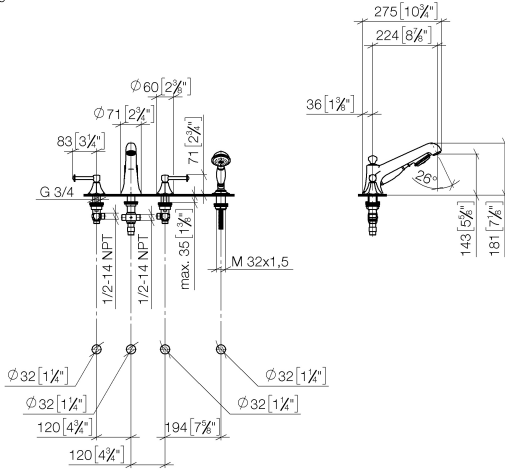

MADISON Bath shower set for bath rim or tile edge installation - Brushed Durabronz (23kt Gold)

MADISON

27 502 370

- 225mm projection
- complete hand shower set: normal flow
- spout: circular, air-enriched flow
- complete hand shower set with anti-scale system
- automatic bath/shower diverter
- height of mixer 185 mm
- height up to aerator 140 mm
- hole diameter valve 32 mm
- hole diameter spout 32 mm
- hole diameter for complete hand shower set 32 mm
- rosette for spout Ø 70mm
- rosette for complete hand shower set Ø 60mm
- rosette for deck valve Ø 60mm
- metal shower hose 1750mm with integrated anti-twist protection
- max. spout flow rate 23 l/min
- max. flow for complete hand shower set 6.8 l/min

Recommended miscellaneous

Perfecto installation kit - 12 614 970 90

MADISON Bath shower set for bath rim or tile edge installation - Brushed
Durabron (23kt Gold)

MADISON

27 502 370
mm [inches]
1:10

Flow rate chart

Codes & Standards

DIN 4109

EN 1717

ISO 3822

Ü-Zeichen

MADISON Bath shower set for bath rim or tile edge installation - Brushed
Durabronz (23kt Gold)

MADISON

27 502 370
Certificates

MADISON

27 502 370

Spare parts list

| No. | Item Number | Name | Quantity used | Delivery time |
|-----|---------------|------------|---------------|---------------|
| | 20 000 370-28 | side panel | 6 | 60 |