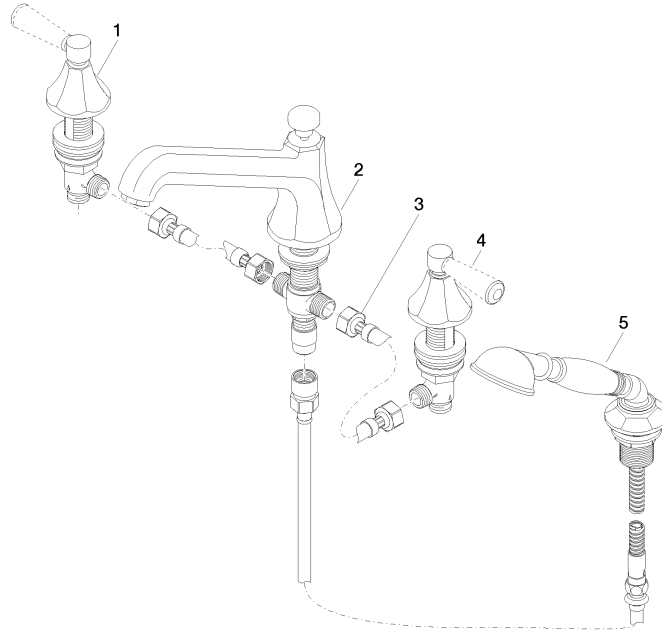

MADISON Bath shower set for bath rim or tile edge installation - Brushed Durabronz (23kt Gold)

MADISON

27 502 370

- 225mm projection
- complete hand shower set: normal flow
- spout: circular, air-enriched flow
- complete hand shower set with anti-scale system
- automatic bath/shower diverter
- height of mixer 185 mm
- height up to aerator 140 mm
- hole diameter valve 32 mm
- hole diameter spout 32 mm
- hole diameter for complete hand shower set 32 mm
- rosette for spout Ø 70mm
- rosette for complete hand shower set Ø 60mm
- rosette for deck valve Ø 60mm
- metal shower hose 1750mm with integrated anti-twist protection
- max. spout flow rate 23 l/min
- max. flow for complete hand shower set 6.8 l/min

Recommended miscellaneous

Perfecto installation kit - 12 614 970 90

MADISON Bath shower set for bath rim or tile edge installation - Brushed
Durabron (23kt Gold)

MADISON

27 502 370
mm [inches]
1:10

Flow rate chart

LGA_8

Belgaqua_21-380-2

MADISON Bath shower set for bath rim or tile edge installation - Brushed
Durabronz (23kt Gold)

MADISON

27 502 370

MADISON Bath shower set for bath rim or tile edge installation - Brushed
Durabronze (23kt Gold)

MADISON

27 502 370

Spare parts list

| No. | Item Number | Name | Quantity used | Delivery time |
|-----|---------------|------------|---------------|---------------|
| | 20 000 370-28 | side panel | 6 | 60 |