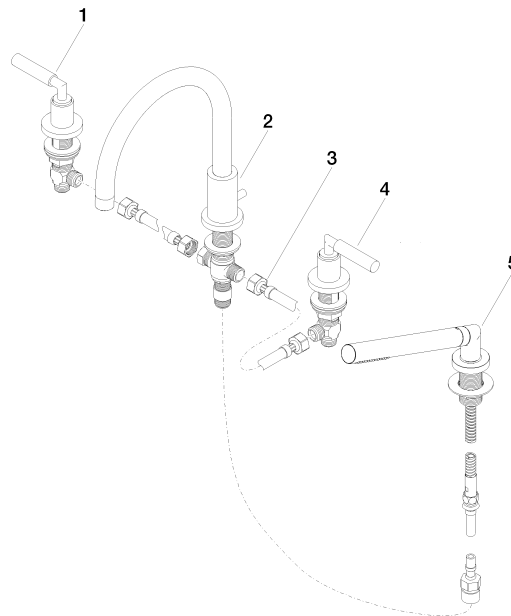

TARA Bath shower set for bath rim or tile edge installation - Champagne (22kt Gold)

TARA

27 512 882

- spout: circular, air-enriched flow
- max. flow 23.5 l/min at 3 bar flow pressure
- Hand shower: COMPACT RAIN, max. flow rate 6.8 l/min (at 3 bar)
- complete hand shower set with anti-scale system
- 220mm projection
- with anti-scale system
- automatic bath/shower diverter
- height of mixer 290 mm
- height up to aerator 135 mm
- hole diameter valve 32 mm
- hole diameter spout 32 mm
- hole diameter for complete hand shower set 32 mm
- rosette for spout Ø 55mm
- rosette for complete hand shower set Ø 50mm
- rosette for deck valve Ø 55mm
- metal shower hose 1750mm with integrated anti-twist protection
- WRAS 1702041

Recommended miscellaneous

Perfecto installation kit - 12 614 970 90

Recommended miscellaneous

Decorative caps for Perfecto - Champagne (22kt Gold) 12 801 970-47
• 1 pair

27 512 882

Flow rate chart

27 512 882

Spare parts list

No.	Item Number	Name	Quantity used	Delivery time
1	20 000 882-47	side panel	1	-
Spare part can no longer be ordered, please order the replacement item				
2	13 512 892-47	spout	1	-
Spare part can no longer be ordered, please order the replacement item				
3	12 502 970 90	High pressure hose 1/2" x 1/2" x 400 mm -	2	2
4	20 000 883-47	side panel	1	-
Spare part can no longer be ordered, please order the replacement item				
5	27 702 979-47	Hand shower set for bath rim or tile edge installation - Champagne (22kt Gold)	1	30