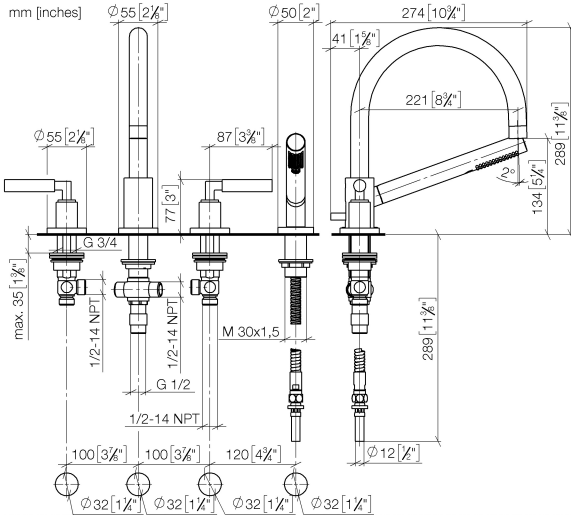

TARA Bath shower set for bath rim or tile edge installation - Champagne (22kt Gold)

TARA

27 512 882

- spout: circular, air-enriched flow
- max. flow 23.5 l/min at 3 bar flow pressure
- Hand shower: COMPACT RAIN, max. flow rate 6.8 l/min (at 3 bar)
- complete hand shower set with anti-scale system
- 220mm projection
- with anti-scale system
- automatic bath/shower diverter
- height of mixer 290 mm
- height up to aerator 135 mm
- hole diameter valve 32 mm
- hole diameter spout 32 mm
- hole diameter for complete hand shower set 32 mm
- rosette for spout Ø 55mm
- rosette for complete hand shower set Ø 50mm
- rosette for deck valve Ø 55mm
- metal shower hose 1750mm with integrated anti-twist protection
- WRAS 1702041

Available with 260 mm or 300 mm projection on request (x-TRA SERVICE).

Intrinsic protection against back flow.

	Champagne (22kt Gold)	27 512 882-47
	Chrome	27 512 882-00
	Brushed Platinum	27 512 882-06
	Platinum	27 512 882-08
	Dark Chrome	27 512 882-19
	Brushed Durabronze (23kt Gold)	27 512 882-28
	Matte Black	27 512 882-33
	Brushed Champagne (22kt Gold)	27 512 882-46
	Brushed Chrome	27 512 882-93
	Brushed Dark Platinum	27 512 882-99

Recommended miscellaneous

Perfecto installation kit - 12 614 970 90

Recommended miscellaneous

Decorative caps for Perfecto - Champagne (22kt Gold) 12 801 970-47
• 1 pair

27 512 882

Flow rate chart

27 512 882

Spare parts list

No.	Item Number	Name	Quantity used	Delivery time
1	20 000 882-47	side panel	1	-
Spare part can no longer be ordered, please order the replacement item				
2	13 512 892-47	spout	1	-
Spare part can no longer be ordered, please order the replacement item				
3	12 502 970 90	High pressure hose 1/2" x 1/2" x 400 mm -	2	2
4	20 000 883-47	side panel	1	-
Spare part can no longer be ordered, please order the replacement item				
5	27 702 979-47	Hand shower set for bath rim or tile edge installation - Champagne (22kt Gold)	1	30