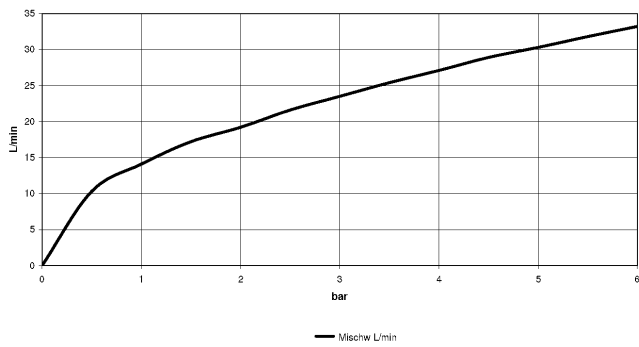

TARA Bath shower set for bath rim or tile edge installation - Champagne (22kt Gold)

TARA

27 512 882

- spout: circular, air-enriched flow
- max. flow 23.5 l/min at 3 bar flow pressure
- Hand shower: COMPACT RAIN, max. flow rate 6.8 l/min (at 3 bar)
- complete hand shower set with anti-scale system
- 220mm projection
- with anti-scale system
- automatic bath/shower diverter
- height of mixer 290 mm
- height up to aerator 135 mm
- hole diameter valve 32 mm
- hole diameter spout 32 mm
- hole diameter for complete hand shower set 32 mm
- rosette for spout Ø 55mm
- rosette for complete hand shower set Ø 50mm
- rosette for deck valve Ø 55mm
- metal shower hose 1750mm with integrated anti-twist protection
- WRAS 1702041

Recommended miscellaneous

Perfecto installation kit - 12 614 970 90

Recommended miscellaneous

Decorative caps for Perfecto - Champagne (22kt Gold) 12 801 970-47
• 1 pair

27 512 882

Flow rate chart

27 512 882