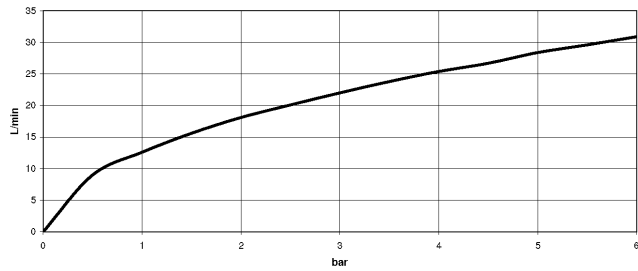

VAIA Five-hole bath mixer for deck mounting with diverter - Brushed Champagne (22kt Gold)

VAIA

27 522 809

- spout: circular, air-enriched flow
- max. flow 21.5 l/min at 3 bar flow pressure
- Hand shower: COMPACT RAIN, max. flow rate 6.8 l/min (at 3 bar)
- complete hand shower set with anti-scale system
- 220mm projection
- automatic bath/shower diverter
- height of mixer 347 mm
- height up to aerator 244 mm
- hole diameter valve 32 mm
- hole diameter spout 32 mm
- hole diameter for complete hand shower set 32 mm
- rosette for complete hand shower set Ø 60mm
- rosette for spout Ø 60mm
- rosette for deck valve Ø 60mm
- metal shower hose 1750mm with integrated anti-twist protection

Intrinsic protection against back flow.

	Brushed Champagne (22kt Gold)	27 522 809-46
	Chrome	27 522 809-00
	Brushed Platinum	27 522 809-06
	Platinum	27 522 809-08
	Dark Chrome	27 522 809-19
	Brushed Durabronze (23kt Gold)	27 522 809-28
	Brushed Bronze	27 522 809-42
	Champagne (22kt Gold)	27 522 809-47
	Brushed Dark Platinum	27 522 809-99

VAIA Five-hole bath mixer for deck mounting with diverter - Brushed Champagne (22kt Gold)

VAIA

27 522 809
mm [inches]
M 1:10

Flow rate chart

Certificates

Belgaqua_22_278_2 WRAS_2310008. LGA_29298.
7_4.

27 522 809
Parts for other
finishes can be found
here: [Chrome](#)