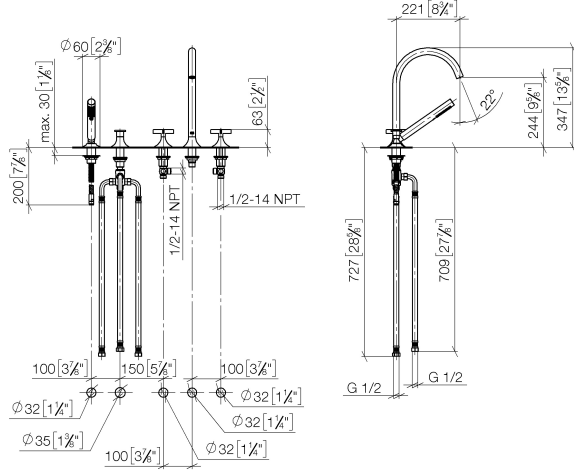

VAIA Five-hole bath mixer for deck mounting with diverter - Brushed Champagne (22kt Gold)

VAIA

27 522 809

- spout: circular, air-enriched flow
- max. flow 21.5 l/min at 3 bar flow pressure
- Hand shower: COMPACT RAIN, max. flow rate 6.8 l/min (at 3 bar)
- complete hand shower set with anti-scale system
- 220mm projection
- automatic bath/shower diverter
- height of mixer 347 mm
- height up to aerator 244 mm
- hole diameter valve 32 mm
- hole diameter spout 32 mm
- hole diameter for complete hand shower set 32 mm
- rosette for complete hand shower set Ø 60mm
- rosette for spout Ø 60mm
- rosette for deck valve Ø 60mm
- metal shower hose 1750mm with integrated anti-twist protection

Intrinsic protection against back flow.

	Brushed Champagne (22kt Gold)	27 522 809-46
	Chrome	27 522 809-00
	Brushed Platinum	27 522 809-06
	Platinum	27 522 809-08
	Dark Chrome	27 522 809-19
	Brushed Durabronze (23kt Gold)	27 522 809-28
	Brushed Bronze	27 522 809-42
	Champagne (22kt Gold)	27 522 809-47
	Brushed Dark Platinum	27 522 809-99

VAIA Five-hole bath mixer for deck mounting with diverter - Brushed Champagne (22kt Gold)

VAIA

27 522 809
mm [inches]
M 1:10

Flow rate chart

Certificates

Belgaqua_22_278_2 WRAS_2310008. LGA_29298.
7_4.

27 522 809
Parts for other
finishes can be found
here: [Chrome](#)

Spare parts list

No.	Item Number	Name	Quantity used	Delivery time
1	27 702 809-46	VAIA Hand shower set for bath rim or tile edge installation - Brushed Champagne (22kt Gold)	1	30
2	29 140 809-46	VAIA Two-way diverter for bath rim or tile edge installation - Brushed Champagne (22kt Gold)	1	30
3	20 000 808-46	VAIA Deck valve clockwise closing hot - Brushed Champagne (22kt Gold)	1	30
4	13 612 809-46	spout	1	-
Spare part can no longer be ordered, please order the replacement item				
5	20 000 809-46	VAIA Deck valve clockwise closing cold - Brushed Champagne (22kt Gold)	1	30