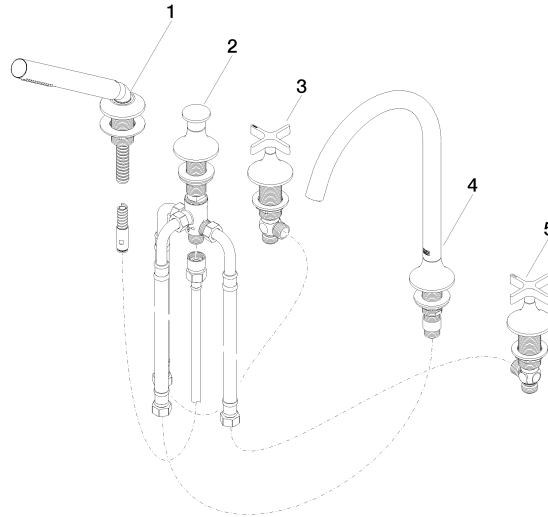

VAIA Five-hole bath mixer for deck mounting with diverter - Brushed Champagne (22kt Gold)

VAIA

27 522 809

- spout: circular, air-enriched flow
- max. flow 21.5 l/min at 3 bar flow pressure
- Hand shower: COMPACT RAIN, max. flow rate 6.8 l/min (at 3 bar)
- complete hand shower set with anti-scale system
- 220mm projection
- automatic bath/shower diverter
- height of mixer 347 mm
- height up to aerator 244 mm
- hole diameter valve 32 mm
- hole diameter spout 32 mm
- hole diameter for complete hand shower set 32 mm
- rosette for complete hand shower set Ø 60mm
- rosette for spout Ø 60mm
- rosette for deck valve Ø 60mm
- metal shower hose 1750mm with integrated anti-twist protection

VAIA Five-hole bath mixer for deck mounting with diverter - Brushed Champagne (22kt Gold)

VAIA

27 522 809
mm [inches]
M 1:10

Flow rate chart

Certificates

Belgaqua_22_278_2 WRAS_2310008. LGA_29298.
7_4.

27 522 809
Parts for other
finishes can be found
here: [Chrome](#)

Spare parts list

No.	Item Number	Name	Quantity used	Delivery time
1	27 702 809-46	VAIA Hand shower set for bath rim or tile edge installation - Brushed Champagne (22kt Gold)	1	30
2	29 140 809-46	VAIA Two-way diverter for bath rim or tile edge installation - Brushed Champagne (22kt Gold)	1	30
3	20 000 808-46	VAIA Deck valve clockwise closing hot - Brushed Champagne (22kt Gold)	1	30
4	13 612 809-46	spout	1	-
Spare part can no longer be ordered, please order the replacement item				
5	20 000 809-46	VAIA Deck valve clockwise closing cold - Brushed Champagne (22kt Gold)	1	30