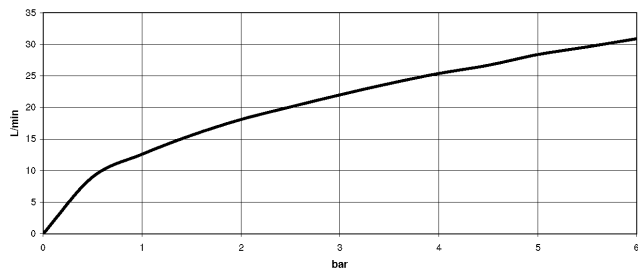

VAIA Five-hole bath mixer for deck mounting with diverter - Brushed Dark Platinum

VAIA

27 522 809

- spout: circular, air-enriched flow
- max. flow 21.5 l/min at 3 bar flow pressure
- Hand shower: COMPACT RAIN, max. flow rate 6.8 l/min (at 3 bar)
- complete hand shower set with anti-scale system
- 220mm projection
- automatic bath/shower diverter
- height of mixer 347 mm
- height up to aerator 244 mm
- hole diameter valve 32 mm
- hole diameter spout 32 mm
- hole diameter for complete hand shower set 32 mm
- rosette for complete hand shower set Ø 60mm
- rosette for spout Ø 60mm
- rosette for deck valve Ø 60mm
- metal shower hose 1750mm with integrated anti-twist protection

27 522 809
mm [inches]
M 1:10

Flow rate chart

Certificates

Belgaqua_22_278_2 WRAS_2310008. IAPMO_4976 (4). LGA_29298.
7_4.

27 522 809
Parts for other
finishes can be found
here: [Chrome](#)

Spare parts list