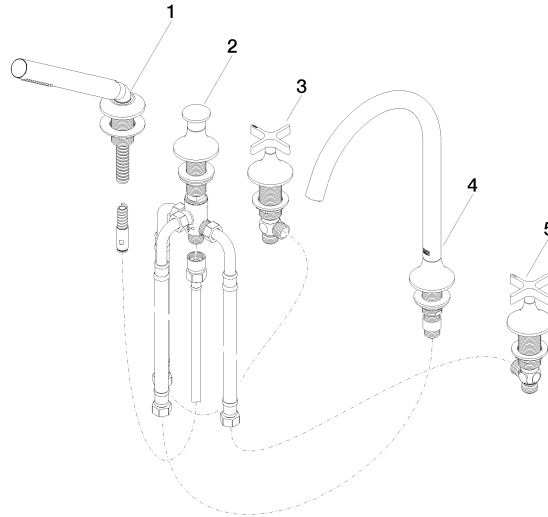

VAIA Five-hole bath mixer for deck mounting with diverter - Brushed Dark Platinum

VAIA

27 522 809

- spout: circular, air-enriched flow
- max. flow 21.5 l/min at 3 bar flow pressure
- Hand shower: COMPACT RAIN, max. flow rate 6.8 l/min (at 3 bar)
- complete hand shower set with anti-scale system
- 220mm projection
- automatic bath/shower diverter
- height of mixer 347 mm
- height up to aerator 244 mm
- hole diameter valve 32 mm
- hole diameter spout 32 mm
- hole diameter for complete hand shower set 32 mm
- rosette for complete hand shower set Ø 60mm
- rosette for spout Ø 60mm
- rosette for deck valve Ø 60mm
- metal shower hose 1750mm with integrated anti-twist protection

27 522 809
mm [inches]
M 1:10

Flow rate chart

Certificates

Belgaqua_22_278_2 WRAS_2310008. IAPMO_4976 (4). LGA_29298.
7_4.

27 522 809
Parts for other
finishes can be found
here: [Chrome](#)

Spare parts list

No.	Item Number	Name	Quantity used	Delivery time
1	27 702 809-99	VAIA Hand shower set for bath rim or tile edge installation - Brushed Dark Platinum	1	30
2	29 140 809-99	VAIA Two-way diverter for bath rim or tile edge installation - Brushed Dark Platinum	1	30
3	20 000 808-99	VAIA Deck valve clockwise closing hot - Brushed Dark Platinum	1	30
4	13 612 809-99	VAIA Bath spout without diverter for deck mounting - Brushed Dark Platinum	1	-
Spare part can no longer be ordered, please order the replacement item				
5	20 000 809-99	VAIA Deck valve clockwise closing cold - Brushed Dark Platinum	1	30