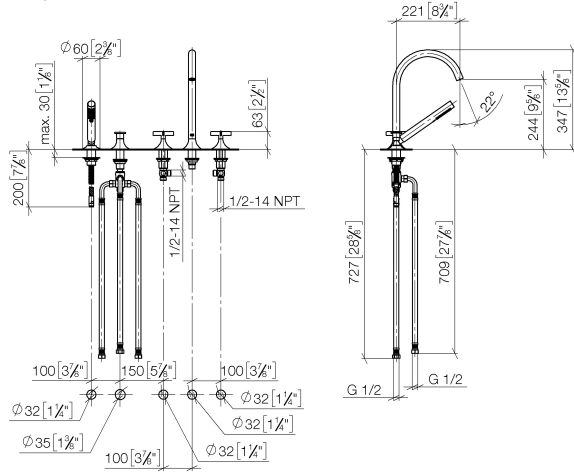

VAIA Five-hole bath mixer for deck mounting with diverter - Brushed Dark Platinum

VAIA

27 522 809

- spout: circular, air-enriched flow
- max. flow 21.5 l/min at 3 bar flow pressure
- Hand shower: COMPACT RAIN, max. flow rate 6.8 l/min (at 3 bar)
- complete hand shower set with anti-scale system
- 220mm projection
- automatic bath/shower diverter
- height of mixer 347 mm
- height up to aerator 244 mm
- hole diameter valve 32 mm
- hole diameter spout 32 mm
- hole diameter for complete hand shower set 32 mm
- rosette for complete hand shower set Ø 60mm
- rosette for spout Ø 60mm
- rosette for deck valve Ø 60mm
- metal shower hose 1750mm with integrated anti-twist protection

Intrinsic protection against back flow.

	Brushed Dark Platinum	27 522 809-99
	Chrome	27 522 809-00
	Brushed Platinum	27 522 809-06
	Platinum	27 522 809-08
	Dark Chrome	27 522 809-19
	Brushed Durabronze (23kt Gold)	27 522 809-28
	Brushed Bronze	27 522 809-42
	Brushed Champagne (22kt Gold)	27 522 809-46
	Champagne (22kt Gold)	27 522 809-47

27 522 809
mm [inches]
M 1:10

Flow rate chart

Certificates

Belgaqua_22_278_2 WRAS_2310008. IAPMO_4976 (4). LGA_29298.
7_4.

27 522 809
Parts for other
finishes can be found
here: [Chrome](#)

Spare parts list

No.	Item Number	Name	Quantity used	Delivery time
1	27 702 809-99	VAIA Hand shower set for bath rim or tile edge installation - Brushed Dark Platinum	1	30
2	29 140 809-99	VAIA Two-way diverter for bath rim or tile edge installation - Brushed Dark Platinum	1	30
3	20 000 808-99	VAIA Deck valve clockwise closing hot - Brushed Dark Platinum	1	30
4	13 612 809-99	VAIA Bath spout without diverter for deck mounting - Brushed Dark Platinum	1	-
Spare part can no longer be ordered, please order the replacement item				
5	20 000 809-99	VAIA Deck valve clockwise closing cold - Brushed Dark Platinum	1	30