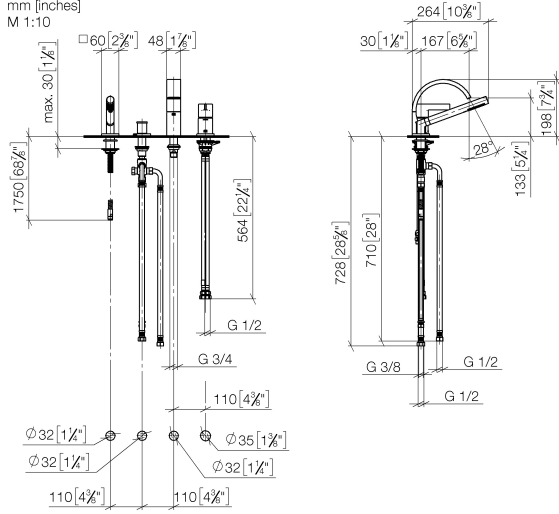

27 632 811

- 167mm projection
- spout: rectangular normal flow
- max. flow 23.8 l/min at 3 bar flow pressure
- Hand shower: COMPACT RAIN, max. flow rate 6.8 l/min (at 3 bar)
- complete hand shower set with anti-scale system
- automatic bath/shower diverter
- height of mixer 198 mm
- height up to aerator 133 mm
- hole diameter spout 28 mm
- hole diameter for complete hand shower set 32 mm
- rosette for mixer 60 x 60mm
- rosette for complete hand shower set 60 x 60mm
- metal shower hose 1750mm with integrated anti-twist protection

Intrinsic protection against back flow.

	Brushed Platinum	27 632 811-06
	Chrome	27 632 811-00
	Dark Chrome	27 632 811-19
	Brushed Durabrass (23kt Gold)	27 632 811-28
	Brushed Dark Platinum	27 632 811-99

Recommended miscellaneous

Perfecto installation kit - 12 614 970 90

27 632 811

mm [inches]
M 1:10

Flow rate chart

Certificates

LGA_38124.

IAPMO_4976 (6).

WRAS_2204006.

Belgaqua_21-380-27_4.

27 632 811

CYO Bath shower set for bath rim or tile edge installation - Brushed Platinum

CYO

27 632 811

Spare parts list

No.	Item Number	Name	Quantity used	Delivery time
1	27 702 980-06	Hand shower set for bath rim or tile edge installation - Brushed Platinum	1	10
2	29 140 670-06	Two-way diverter for bath rim or tile edge installation - Brushed Platinum	1	10
3	90 11 70 013 00-06	spout	1	10
4	90 19 70 011 00-06	connection	1	10
5	09 14 10 009 90	seal	1	2
6	09 30 01 117 90	connection	1	2
7	09 23 01 057 90	flow reducer	1	2
8	04 23 10 044 09 90	fixing set	1	2
9	90 31 20 087 00-06	plug	1	10
10	90 31 11 063 00 90	pin	1	2
11	09 20 67 007-06	handle	1	10
12	09 28 30 037-06	cover	1	10
13	09 31 11 044 90	pin	1	2
14	09 27 67 016-06	rosette	1	10
15	09 24 04 448 90	nut	1	2
16	90 15 05 039 00 90	cartridge	1	2
17	09 14 10 201 90	seal	2	2
18	09 30 11 060 90	disc	1	2
19	04 23 10 044 02 90	fixing set	1	2
20	04 23 30 041 00 90	threaded connector	1	2
21	04 30 04 021 00 90	hose	2	2
22	09 24 03 185-00	nipple	2	10
23	09 14 05 004 90	seal	2	2