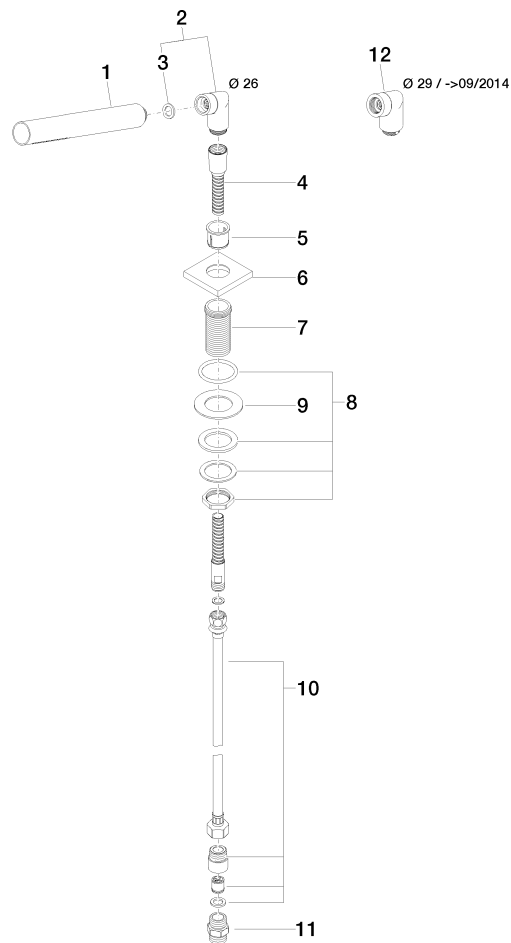

27 702 980

Fits: IMO, MEM, CL.1, CYO

- COMPACT RAIN, max. flow rate 6.8 l/min (at 3 bar)
- with anti-scale system
- rosette 60 x 60 mm
- hole diameter 32 mm
- metal shower hose 2250mm with integrated anti-twist protection

Two-piece design allows hose to later be changed without dismantling the fitting.

Intrinsic protection against back flow.

	Platinum	27 702 980-08
	Chrome	27 702 980-00
	Brushed Platinum	27 702 980-06
	Dark Chrome	27 702 980-19
	Brushed Light Gold	27 702 980-27
	Brushed Durabronze (23kt Gold)	27 702 980-28
	Matte Black	27 702 980-33
	Brushed Champagne (22kt Gold)	27 702 980-46
	Champagne (22kt Gold)	27 702 980-47
	Brushed Chrome	27 702 980-93
	Brushed Dark Platinum	27 702 980-99

27 702 980

Flow rate chart

Certificates

IAPMO\_4976 (5). Belgaqua\_21-383- WRAS\_2209005.  
27\_8.

27 702 980

Parts for other finishes can be found here: [Chrome](#)

### Spare parts list

No.	Item Number	Name	Quantity used	Delivery time
1	90 12 11 140 30-08	shower	1	40
2	04 24 04 287 00-08	nipple	1	40
3	90 14 20 002 00 90	seal	1	2
4	28 322 970-00	Metal shower hose 1/2" x 3/8" x 1750 mm - Chrome	1	2
5	90 18 40 085 00 90	sleeve	1	2
6	09 27 68 003-08	rosette	1	40
7	09 30 01 090-07	sleeve	1	30
8	04 23 10 032 46 90	fixing set	1	2
9	09 30 11 060 90	disc	1	2
10	12 505 970 90	High pressure hose 1/2" x 3/8" x 500 mm -	1	2
11	90 24 03 168 00 90	nipple	1	2
12	04 24 04 187 00-08	nipple	1	40