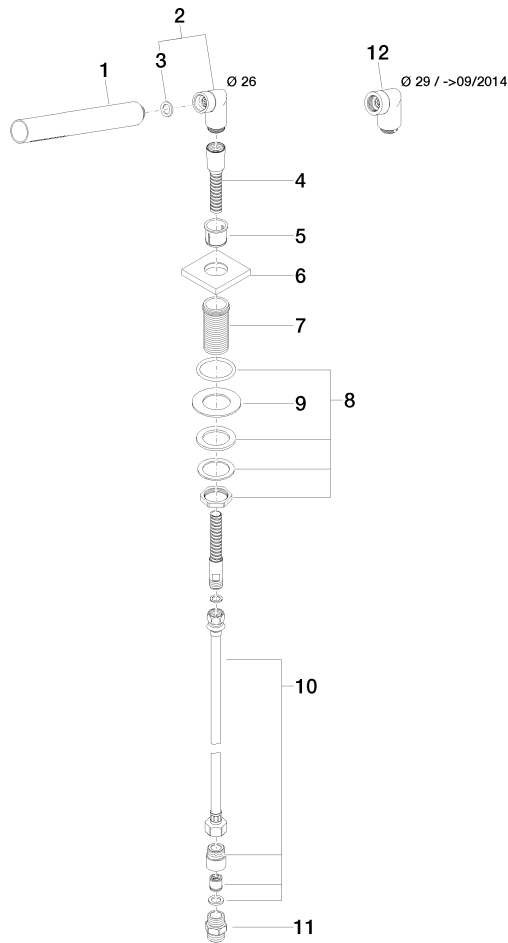

27 702 980

Fits: IMO, MEM, CL.1, CYO

- COMPACT RAIN, max. flow rate 6.8 l/min (at 3 bar)
- with anti-scale system
- rosette 60 x 60 mm
- hole diameter 32 mm
- metal shower hose 2250mm with integrated anti-twist protection

Two-piece design allows hose to later be changed without dismantling the fitting.

Intrinsic protection against back flow.

	Dark Chrome	27 702 980-19
	Chrome	27 702 980-00
	Brushed Platinum	27 702 980-06
	Platinum	27 702 980-08
	Brushed Light Gold	27 702 980-27
	Brushed Durabronze (23kt Gold)	27 702 980-28
	Matte Black	27 702 980-33
	Brushed Champagne (22kt Gold)	27 702 980-46
	Champagne (22kt Gold)	27 702 980-47
	Brushed Chrome	27 702 980-93
	Brushed Dark Platinum	27 702 980-99

27 702 980

Flow rate chart

Certificates

WRAS\_2209005.

27 702 980

Parts for other finishes can be found here: [Chrome](#)

Spare parts list

No.	Item Number	Name	Quantity used	Delivery time
1	90 12 11 140 30-19	shower	1	20
2	04 24 04 287 00-19	nipple	1	20
3	90 14 20 002 00 90	seal	1	2
4	28 322 970-19	Metal shower hose 1/2" x 3/8" x 1750 mm - Dark Chrome	1	20
5	90 18 40 085 00 90	sleeve	1	2
6	09 27 68 003-19	rosette	1	60
7	09 30 01 090-07	sleeve	1	30
8	04 23 10 032 46 90	fixing set	1	2
9	09 30 11 060 90	disc	1	2
10	12 505 970 90	High pressure hose 1/2" x 3/8" x 500 mm -	1	2
11	90 24 03 168 00 90	nipple	1	2
12	04 24 04 187 00-19	nipple	1	-