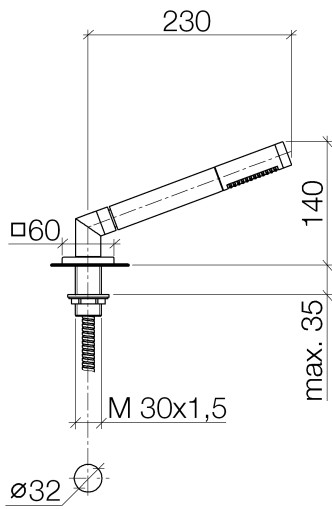

27 702 980

Fits: IMO, MEM, CL.1, CYO

- COMPACT RAIN, max. flow rate 6.8 l/min (at 3 bar)
- with anti-scale system
- rosette 60 x 60 mm
- hole diameter 32 mm
- metal shower hose 2250mm with integrated anti-twist protection

Two-piece design allows hose to later be changed without dismantling the fitting.

Intrinsic protection against back flow.

	Dark Chrome	27 702 980-19
	Chrome	27 702 980-00
	Brushed Platinum	27 702 980-06
	Platinum	27 702 980-08
	Brushed Light Gold	27 702 980-27
	Brushed Durabronze (23kt Gold)	27 702 980-28
	Matte Black	27 702 980-33
	Brushed Champagne (22kt Gold)	27 702 980-46
	Champagne (22kt Gold)	27 702 980-47
	Brushed Chrome	27 702 980-93
	Brushed Dark Platinum	27 702 980-99

27 702 980

Flow rate chart

Certificates

WRAS\_2209005.

27 702 980

Parts for other finishes can be found here: [Chrome](#)

Spare parts list

No.	Item Number	Name	Quantity used	Delivery time
1	90 12 11 140 30-19	shower	1	20
2	04 24 04 287 00-19	nipple	1	20
3	90 14 20 002 00 90	seal	1	2
4	28 322 970-19	Metal shower hose 1/2" x 3/8" x 1750 mm - Dark Chrome	1	20
5	90 18 40 085 00 90	sleeve	1	2
6	09 27 68 003-19	rosette	1	60
7	09 30 01 090-07	sleeve	1	30
8	04 23 10 032 46 90	fixing set	1	2
9	09 30 11 060 90	disc	1	2
10	12 505 970 90	High pressure hose 1/2" x 3/8" x 500 mm -	1	2
11	90 24 03 168 00 90	nipple	1	2
12	04 24 04 187 00-19	nipple	1	-