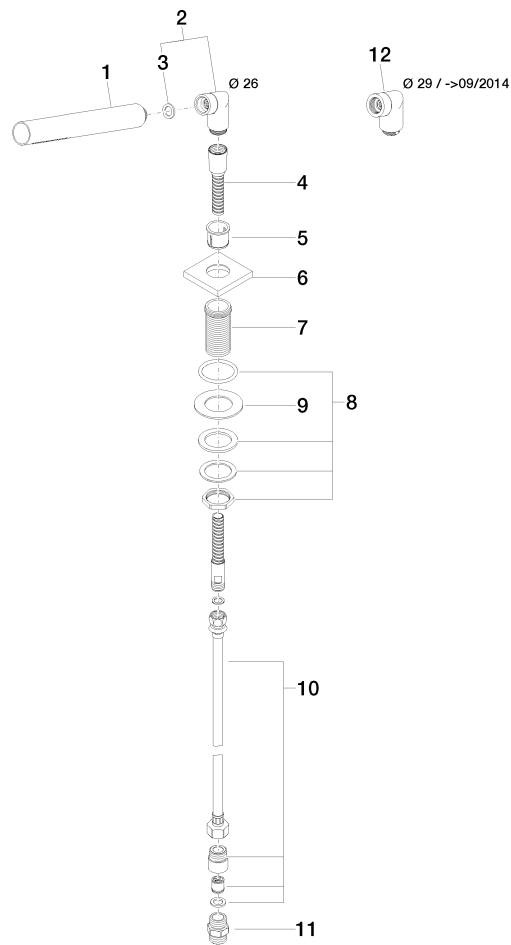

Hand shower set for bath rim or tile edge installation - Brushed Durabronz (23kt Gold)

IMO

27 702 980

Fits: IMO, MEM, CL.1, CYO

- COMPACT RAIN, max. flow rate 6.8 l/min (at 3 bar)
- with anti-scale system
- rosette 60 x 60 mm
- hole diameter 32 mm
- metal shower hose 2250mm with integrated anti-twist protection

Two-piece design allows hose to later be changed without dismantling the fitting.

Intrinsic protection against back flow.

	Brushed Durabronz (23kt Gold)	27 702 980-28
	Chrome	27 702 980-00
	Brushed Platinum	27 702 980-06
	Platinum	27 702 980-08
	Dark Chrome	27 702 980-19
	Brushed Light Gold	27 702 980-27
	Matte Black	27 702 980-33
	Brushed Champagne (22kt Gold)	27 702 980-46
	Champagne (22kt Gold)	27 702 980-47
	Brushed Chrome	27 702 980-93
	Brushed Dark Platinum	27 702 980-99

27 702 980

Flow rate chart

Certificates

Belgaqua_21-383- WRAS_2209005.
27_8.

Hand shower set for bath rim or tile edge installation - Brushed Durabronz (23kt Gold)

IMO

27 702 980

Parts for other finishes can be found here: Chrome

Spare parts list

No.	Item Number	Name	Quantity used	Delivery time
1	90 12 11 140 30-28	shower	1	20
2	04 24 04 287 00-28	nipple	1	20
3	90 14 20 002 00 90	seal	1	2
4	28 322 970-28	Metal shower hose 1/2" x 3/8" x 1750 mm - Brushed Durabronz (23kt Gold)	1	20
5	90 18 40 085 00 90	sleeve	1	2
6	09 27 68 003-28	rosette	1	20
7	09 30 01 090-07	sleeve	1	30
8	04 23 10 032 46 90	fixing set	1	2
9	09 30 11 060 90	disc	1	2
10	12 505 970 90	High pressure hose 1/2" x 3/8" x 500 mm -	1	2
11	90 24 03 168 00 90	nipple	1	2
12	04 24 04 187 00-28	nipple	1	20