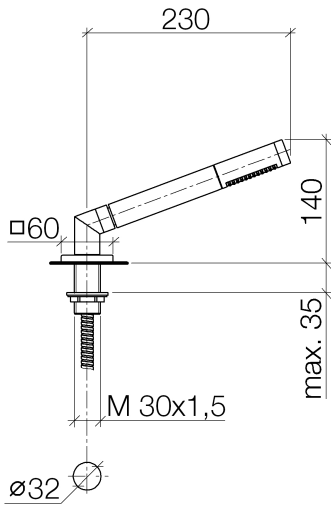

Hand shower set for bath rim or tile edge installation - Brushed Durabronz (23kt Gold)

IMO

27 702 980

Fits: IMO, MEM, CL.1, CYO

- COMPACT RAIN, max. flow rate 6.8 l/min (at 3 bar)
- with anti-scale system
- rosette 60 x 60 mm
- hole diameter 32 mm
- metal shower hose 2250mm with integrated anti-twist protection

Two-piece design allows hose to later be changed without dismantling the fitting.

Intrinsic protection against back flow.

	Brushed Durabronz (23kt Gold)	27 702 980-28
	Chrome	27 702 980-00
	Brushed Platinum	27 702 980-06
	Platinum	27 702 980-08
	Dark Chrome	27 702 980-19
	Brushed Light Gold	27 702 980-27
	Matte Black	27 702 980-33
	Brushed Champagne (22kt Gold)	27 702 980-46
	Champagne (22kt Gold)	27 702 980-47
	Brushed Chrome	27 702 980-93
	Brushed Dark Platinum	27 702 980-99

27 702 980

Flow rate chart

Certificates

Belgaqua_21-383- WRAS_2209005.
27_8.

Hand shower set for bath rim or tile edge installation - Brushed Durabronz (23kt Gold)

IMO

27 702 980

Parts for other finishes can be found here: Chrome

Spare parts list

No.	Item Number	Name	Quantity used	Delivery time
1	90 12 11 140 30-28	shower	1	20
2	04 24 04 287 00-28	nipple	1	20
3	90 14 20 002 00 90	seal	1	2
4	28 322 970-28	Metal shower hose 1/2" x 3/8" x 1750 mm - Brushed Durabronz (23kt Gold)	1	20
5	90 18 40 085 00 90	sleeve	1	2
6	09 27 68 003-28	rosette	1	20
7	09 30 01 090-07	sleeve	1	30
8	04 23 10 032 46 90	fixing set	1	2
9	09 30 11 060 90	disc	1	2
10	12 505 970 90	High pressure hose 1/2" x 3/8" x 500 mm -	1	2
11	90 24 03 168 00 90	nipple	1	2
12	04 24 04 187 00-28	nipple	1	20