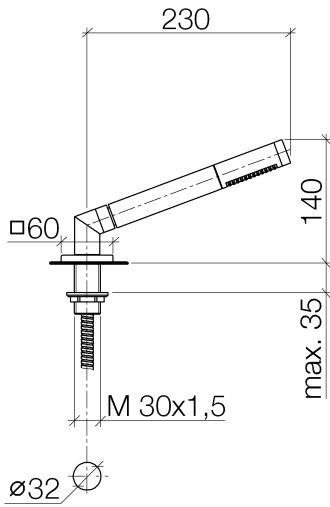

27 702 980

Flow rate chart