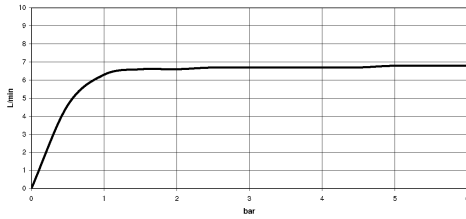

27 702 980

Fits: IMO, MEM, CL.1, CYO

- COMPACT RAIN, max. flow rate 6.8 l/min (at 3 bar)
- with anti-scale system
- rosette 60 x 60 mm
- hole diameter 32 mm
- metal shower hose 2250mm with integrated anti-twist protection

Two-piece design allows hose to later be changed without dismantling the fitting.

Intrinsic protection against back flow.

	Matte Black	27 702 980-33
	Chrome	27 702 980-00
	Brushed Platinum	27 702 980-06
	Platinum	27 702 980-08
	Dark Chrome	27 702 980-19
	Brushed Light Gold	27 702 980-27
	Brushed Durabronze (23kt Gold)	27 702 980-28
	Brushed Champagne (22kt Gold)	27 702 980-46
	Champagne (22kt Gold)	27 702 980-47
	Brushed Chrome	27 702 980-93
	Brushed Dark Platinum	27 702 980-99

27 702 980

Flow rate chart

Certificates

IAPMO\_4976 (5). Belgaqua\_21-383- WRAS\_2209005.  
27\_8.

27 702 980

Parts for other finishes can be found here: [Chrome](#)