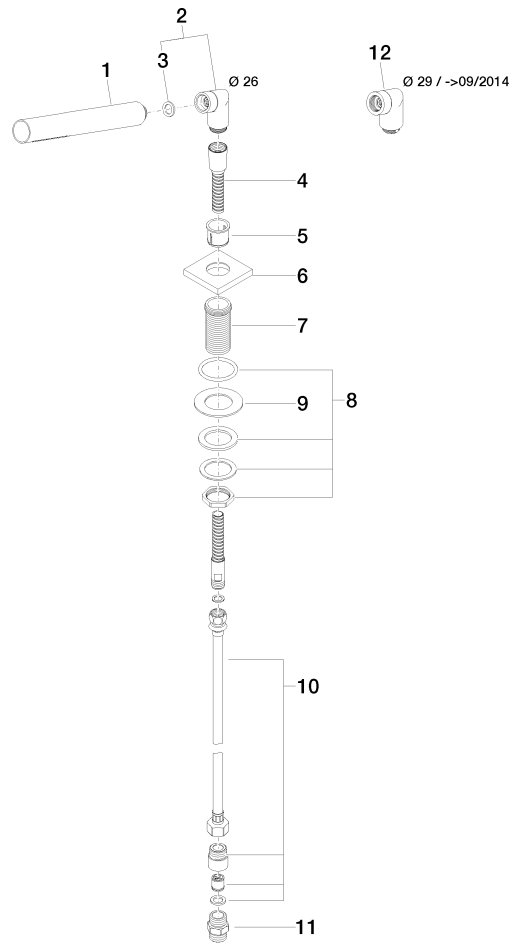

27 702 980

Fits: IMO, MEM, CL.1, CYO

- COMPACT RAIN, max. flow rate 6.8 l/min (at 3 bar)
- with anti-scale system
- rosette 60 x 60 mm
- hole diameter 32 mm
- metal shower hose 2250mm with integrated anti-twist protection

Two-piece design allows hose to later be changed without dismantling the fitting.

Intrinsic protection against back flow.

	Matte Black	27 702 980-33
	Chrome	27 702 980-00
	Brushed Platinum	27 702 980-06
	Platinum	27 702 980-08
	Dark Chrome	27 702 980-19
	Brushed Light Gold	27 702 980-27
	Brushed Durabronze (23kt Gold)	27 702 980-28
	Brushed Champagne (22kt Gold)	27 702 980-46
	Champagne (22kt Gold)	27 702 980-47
	Brushed Chrome	27 702 980-93
	Brushed Dark Platinum	27 702 980-99

27 702 980

Flow rate chart

Certificates

IAPMO\_4976 (5). Belgaqua\_21-383- WRAS\_2209005.  
27\_8.

27 702 980

Parts for other finishes can be found here: [Chrome](#)

### Spare parts list

No.	Item Number	Name	Quantity used	Delivery time
1	90 12 11 140 30-33	shower	1	30
2	04 24 04 287 00-33	nipple	1	30
3	90 14 20 002 00 90	seal	1	2
4	28 322 970-33	Metal shower hose 1/2" x 3/8" x 1750 mm - Matte Black	1	2
5	90 18 40 085 00 90	sleeve	1	2
6	09 27 68 003-33	rosette	1	30
7	09 30 01 090-07	sleeve	1	30
8	04 23 10 032 46 90	fixing set	1	2
9	09 30 11 060 90	disc	1	2
10	12 505 970 90	High pressure hose 1/2" x 3/8" x 500 mm -	1	2
11	90 24 03 168 00 90	nipple	1	2
12	04 24 04 187 00-33	nipple	1	30