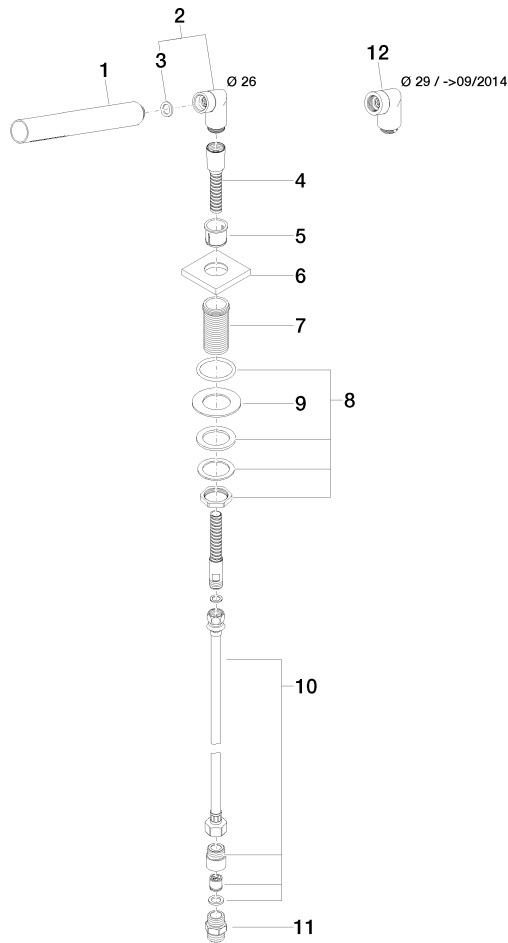

27 702 980

Fits: IMO, MEM, CL.1, CYO

- COMPACT RAIN, max. flow rate 6.8 l/min (at 3 bar)
- with anti-scale system
- rosette 60 x 60 mm
- hole diameter 32 mm
- metal shower hose 2250mm with integrated anti-twist protection

Two-piece design allows hose to later be changed without dismantling the fitting.

Intrinsic protection against back flow.

	Champagne (22kt Gold)	27 702 980-47
	Chrome	27 702 980-00
	Brushed Platinum	27 702 980-06
	Platinum	27 702 980-08
	Dark Chrome	27 702 980-19
	Brushed Light Gold	27 702 980-27
	Brushed Durabronze (23kt Gold)	27 702 980-28
	Matte Black	27 702 980-33
	Brushed Champagne (22kt Gold)	27 702 980-46
	Brushed Chrome	27 702 980-93
	Brushed Dark Platinum	27 702 980-99

27 702 980

Flow rate chart

Certificates

Belgaqua\_21-383- WRAS\_2209005.  
27\_8.

27 702 980

Parts for other finishes can be found here: [Chrome](#)

### Spare parts list

No.	Item Number	Name	Quantity used	Delivery time
1	90 12 11 140 30-47	shower	1	30
2	04 24 04 287 00-47	nipple	1	30
3	90 14 20 002 00 90	seal	1	2
4	28 322 970-47	Metal shower hose 1/2" x 3/8" x 1750 mm - Champagne (22kt Gold)	1	30
5	90 18 40 085 00 90	sleeve	1	2
6	09 27 68 003-47	rosette	1	30
7	09 30 01 090-07	sleeve	1	30
8	04 23 10 032 46 90	fixing set	1	2
9	09 30 11 060 90	disc	1	2
10	12 505 970 90	High pressure hose 1/2" x 3/8" x 500 mm -	1	2
11	90 24 03 168 00 90	nipple	1	2
12	04 24 04 187 00-47	nipple	1	60