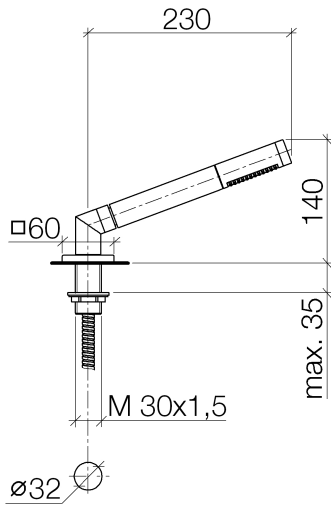

27 702 980

Fits: IMO, MEM, CL.1, CYO

- COMPACT RAIN, max. flow rate 6.8 l/min (at 3 bar)
- with anti-scale system
- rosette 60 x 60 mm
- hole diameter 32 mm
- metal shower hose 2250mm with integrated anti-twist protection

Two-piece design allows hose to later be changed without dismantling the fitting.

Intrinsic protection against back flow.

	Champagne (22kt Gold)	27 702 980-47
	Chrome	27 702 980-00
	Brushed Platinum	27 702 980-06
	Platinum	27 702 980-08
	Dark Chrome	27 702 980-19
	Brushed Light Gold	27 702 980-27
	Brushed Durabronze (23kt Gold)	27 702 980-28
	Matte Black	27 702 980-33
	Brushed Champagne (22kt Gold)	27 702 980-46
	Brushed Chrome	27 702 980-93
	Brushed Dark Platinum	27 702 980-99

27 702 980

Flow rate chart

Certificates

Belgaqua\_21-383- WRAS\_2209005.  
27\_8.

27 702 980

Parts for other finishes can be found here: [Chrome](#)

### Spare parts list

No.	Item Number	Name	Quantity used	Delivery time
1	90 12 11 140 30-47	shower	1	30
2	04 24 04 287 00-47	nipple	1	30
3	90 14 20 002 00 90	seal	1	2
4	28 322 970-47	Metal shower hose 1/2" x 3/8" x 1750 mm - Champagne (22kt Gold)	1	30
5	90 18 40 085 00 90	sleeve	1	2
6	09 27 68 003-47	rosette	1	30
7	09 30 01 090-07	sleeve	1	30
8	04 23 10 032 46 90	fixing set	1	2
9	09 30 11 060 90	disc	1	2
10	12 505 970 90	High pressure hose 1/2" x 3/8" x 500 mm -	1	2
11	90 24 03 168 00 90	nipple	1	2
12	04 24 04 187 00-47	nipple	1	60