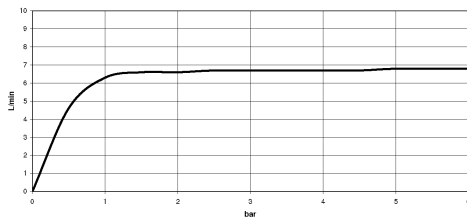

27 702 980

Fits: IMO, MEM, CL.1, CYO

- COMPACT RAIN, max. flow rate 6.8 l/min (at 3 bar)
- with anti-scale system
- rosette 60 x 60 mm
- hole diameter 32 mm
- metal shower hose 2250mm with integrated anti-twist protection

Two-piece design allows hose to later be changed without dismantling the fitting.

Intrinsic protection against back flow.

	Champagne (22kt Gold)	27 702 980-47
	Chrome	27 702 980-00
	Brushed Platinum	27 702 980-06
	Platinum	27 702 980-08
	Dark Chrome	27 702 980-19
	Brushed Light Gold	27 702 980-27
	Brushed Durabronze (23kt Gold)	27 702 980-28
	Matte Black	27 702 980-33
	Brushed Champagne (22kt Gold)	27 702 980-46
	Brushed Chrome	27 702 980-93
	Brushed Dark Platinum	27 702 980-99

27 702 980

Flow rate chart

Certificates

Belgaqua\_21-383- WRAS\_2209005.  
27\_8.

27 702 980

Parts for other finishes can be found here: [Chrome](#)