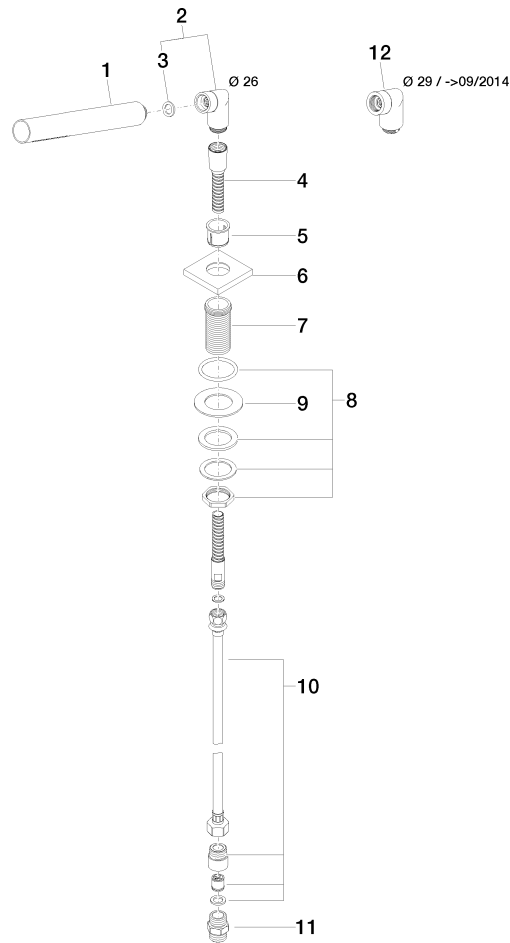

27 702 980

Fits: IMO, MEM, CL.1, CYO

- COMPACT RAIN, max. flow rate 6.8 l/min (at 3 bar)
- with anti-scale system
- rosette 60 x 60 mm
- hole diameter 32 mm
- metal shower hose 2250mm with integrated anti-twist protection

Two-piece design allows hose to later be changed without dismantling the fitting.

Intrinsic protection against back flow.

	Brushed Chrome	27 702 980-93
	Chrome	27 702 980-00
	Brushed Platinum	27 702 980-06
	Platinum	27 702 980-08
	Dark Chrome	27 702 980-19
	Brushed Light Gold	27 702 980-27
	Brushed Durabronze (23kt Gold)	27 702 980-28
	Matte Black	27 702 980-33
	Brushed Champagne (22kt Gold)	27 702 980-46
	Champagne (22kt Gold)	27 702 980-47
	Brushed Dark Platinum	27 702 980-99

27 702 980

Flow rate chart

Certificates

IAPMO_4976 (2). Belgaqua_21-383- WRAS_2209005.
27_8.

27 702 980

Parts for other finishes can be found here: [Chrome](#)

Spare parts list

No.	Item Number	Name	Quantity used	Delivery time
1	90 12 11 140 30-93	shower	1	20
2	04 24 04 287 00-93	nipple	1	20
3	90 14 20 002 00 90	seal	1	2
4	28 322 970-93	Metal shower hose 1/2" x 3/8" x 1750 mm - Brushed Chrome	1	20
5	90 18 40 085 00 90	sleeve	1	2
6	09 27 68 003-93	rosette	1	20
7	09 30 01 090-07	sleeve	1	30
8	04 23 10 032 46 90	fixing set	1	2
9	09 30 11 060 90	disc	1	2
10	12 505 970 90	High pressure hose 1/2" x 3/8" x 500 mm -	1	2
11	90 24 03 168 00 90	nipple	1	2
12	04 24 04 187 00-93	nipple	1	-