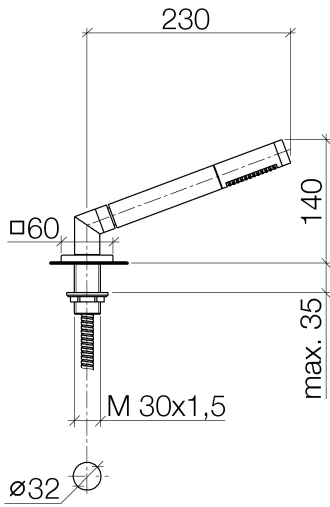

27 702 980

Fits: IMO, MEM, CL.1, CYO

- COMPACT RAIN, max. flow rate 6.8 l/min (at 3 bar)
- with anti-scale system
- rosette 60 x 60 mm
- hole diameter 32 mm
- metal shower hose 2250mm with integrated anti-twist protection

Two-piece design allows hose to later be changed without dismantling the fitting.

Intrinsic protection against back flow.

	Brushed Chrome	27 702 980-93
	Chrome	27 702 980-00
	Brushed Platinum	27 702 980-06
	Platinum	27 702 980-08
	Dark Chrome	27 702 980-19
	Brushed Light Gold	27 702 980-27
	Brushed Durabronze (23kt Gold)	27 702 980-28
	Matte Black	27 702 980-33
	Brushed Champagne (22kt Gold)	27 702 980-46
	Champagne (22kt Gold)	27 702 980-47
	Brushed Dark Platinum	27 702 980-99

27 702 980

Flow rate chart

Certificates

IAPMO_4976 (2). Belgaqua_21-383- WRAS_2209005.
27_8.

27 702 980

Parts for other finishes can be found here: [Chrome](#)

Spare parts list

No.	Item Number	Name	Quantity used	Delivery time
1	90 12 11 140 30-93	shower	1	20
2	04 24 04 287 00-93	nipple	1	20
3	90 14 20 002 00 90	seal	1	2
4	28 322 970-93	Metal shower hose 1/2" x 3/8" x 1750 mm - Brushed Chrome	1	20
5	90 18 40 085 00 90	sleeve	1	2
6	09 27 68 003-93	rosette	1	20
7	09 30 01 090-07	sleeve	1	30
8	04 23 10 032 46 90	fixing set	1	2
9	09 30 11 060 90	disc	1	2
10	12 505 970 90	High pressure hose 1/2" x 3/8" x 500 mm -	1	2
11	90 24 03 168 00 90	nipple	1	2
12	04 24 04 187 00-93	nipple	1	-