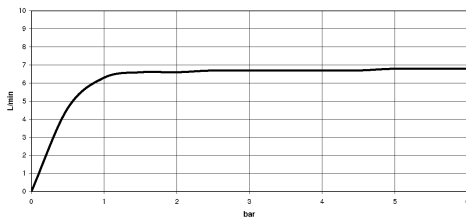

27 702 980

Fits: IMO, MEM, CL.1, CYO

- COMPACT RAIN, max. flow rate 6.8 l/min (at 3 bar)
- with anti-scale system
- rosette 60 x 60 mm
- hole diameter 32 mm
- metal shower hose 2250mm with integrated anti-twist protection

Two-piece design allows hose to later be changed without dismantling the fitting.

Intrinsic protection against back flow.

	Brushed Chrome	27 702 980-93
	Chrome	27 702 980-00
	Brushed Platinum	27 702 980-06
	Platinum	27 702 980-08
	Dark Chrome	27 702 980-19
	Brushed Light Gold	27 702 980-27
	Brushed Durabronze (23kt Gold)	27 702 980-28
	Matte Black	27 702 980-33
	Brushed Champagne (22kt Gold)	27 702 980-46
	Champagne (22kt Gold)	27 702 980-47
	Brushed Dark Platinum	27 702 980-99

27 702 980

Flow rate chart

Certificates

IAPMO_4976 (2). Belgaqua_21-383- WRAS_2209005.
27_8.

27 702 980

Parts for other finishes can be found here: [Chrome](#)

Spare parts list

No.	Item Number	Name	Quantity used	Delivery time
1	90 12 11 140 30-93	shower	1	20
2	04 24 04 287 00-93	nipple	1	20
3	90 14 20 002 00 90	seal	1	2
4	28 322 970-93	Metal shower hose 1/2" x 3/8" x 1750 mm - Brushed Chrome	1	20
5	90 18 40 085 00 90	sleeve	1	2
6	09 27 68 003-93	rosette	1	20
7	09 30 01 090-07	sleeve	1	30
8	04 23 10 032 46 90	fixing set	1	2
9	09 30 11 060 90	disc	1	2
10	12 505 970 90	High pressure hose 1/2" x 3/8" x 500 mm -	1	2
11	90 24 03 168 00 90	nipple	1	2
12	04 24 04 187 00-93	nipple	1	-