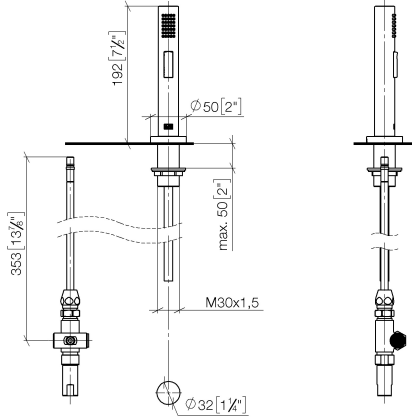

Rinsing spray set - Brushed Platinum

ELIO

27 721 970

Fits: ELIO, TARA, TARA ULTRA

- with round rosette
- spray flow
- automatic spout/shower diverter
- height of mixer 191 mm
- hole diameter rinsing spray 32mm
- fabric braided hose 1500 mm
- sprayface with anti-scaling system
- lead-free

Can only be combined with 33826790, 32800790, 33826888, 32815888, 20815892, 33826875.

Intrinsic protection against back flow.

	Brushed Platinum	27 721 970-06
	Chrome	27 721 970-00
	Platinum	27 721 970-08
	Durabress (23kt Gold)	27 721 970-09
	Dark Chrome	27 721 970-19
	Brushed Durabress (23kt Gold)	27 721 970-28
	Matte Black	27 721 970-33
	Brushed Champagne (22kt Gold)	27 721 970-46
	Champagne (22kt Gold)	27 721 970-47
	Brushed Chrome	27 721 970-93
	Brushed Dark Platinum	27 721 970-99

27 721 970

mm [inches]

Flow rate chart

Codes & Standards

DIN 4109

EN 1717

ISO 3822

NSF372

ELIO

27 721 970

Spare parts list

Product version up to 10/27/2020

Product version from 10/27/2020

No.	Item Number	Name	Quantity used	Delivery time
	04 24 02 046 01-07	pipe	19	10