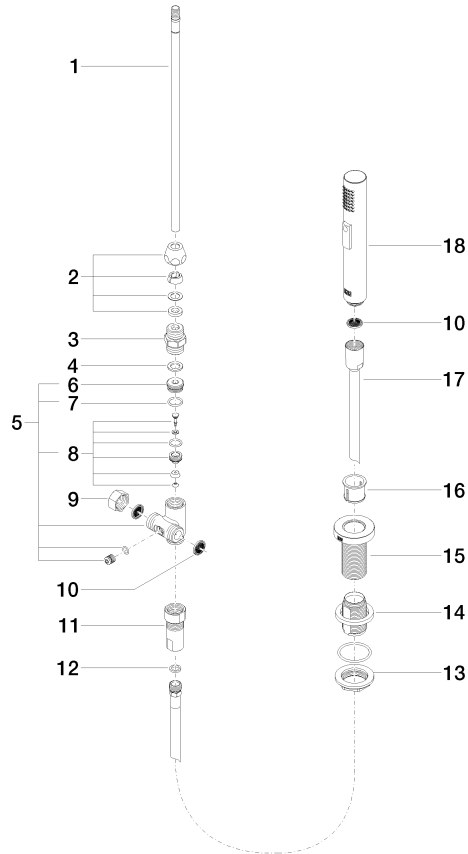

Rinsing spray set - Brushed Platinum

ELIO

27 721 970

Fits: ELIO, TARA, TARA ULTRA

- with round rosette
- spray flow
- automatic spout/shower diverter
- height of mixer 191 mm
- hole diameter rinsing spray 32mm
- fabric braided hose 1500 mm
- sprayface with anti-scaling system
- lead-free

27 721 970

mm [inches]

Flow rate chart

Codes & Standards

DIN 4109

EN 1717

ISO 3822

NSF372

IAPMO_6

LGA_18

Belgaqua_21-027-2

27 721 970

Product version up to 10/27/2020

Product version from 10/27/2020

Parts for other
finishes can be found
here: [Chrome](#)

Rinsing spray set - Brushed Platinum

ELIO

27 721 970

Spare parts list

Product version up to 10/27/2020

Product version from 10/27/2020

No.	Item Number	Name	Quantity used	Delivery time
	04 24 02 046 01-07	pipe	19	10