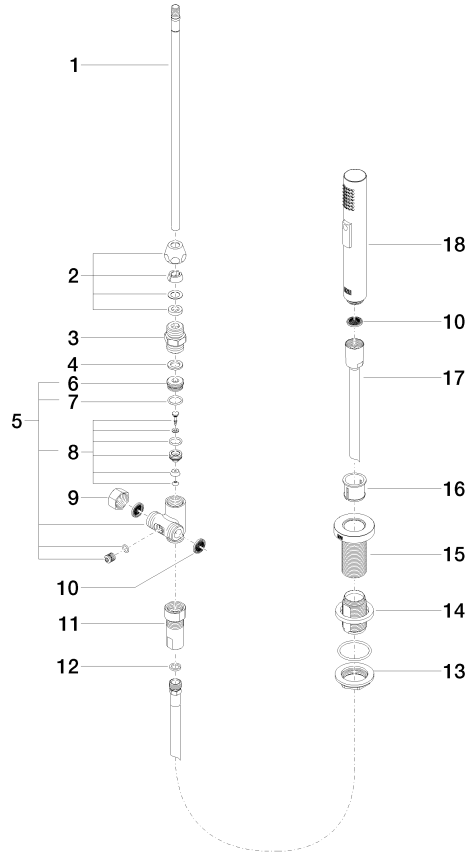

Rinsing spray set - Durabron (23kt Gold)

ELIO

27 721 970

Fits: ELIO, TARA, TARA ULTRA

- with round rosette
- spray flow
- automatic spout/shower diverter
- height of mixer 191 mm
- hole diameter rinsing spray 32mm
- fabric braided hose 1500 mm
- sprayface with anti-scaling system
- lead-free

27 721 970

mm [inches]

Flow rate chart

Codes & Standards

DIN 4109

EN 1717

ISO 3822

NSF372

IAPMO_6

LGA_18

Belgaqua_21-027-2

27 721 970

Product version from 10/27/2020

Parts for other
finishes can be found
here: [Chrome](#)

Rinsing spray set - Durabrass (23kt Gold)

ELIO

27 721 970

Spare parts list

Product version from 10/27/2020

No.	Item Number	Name	Quantity used	Delivery time
	04 24 02 046 01-07	pipe	19	10