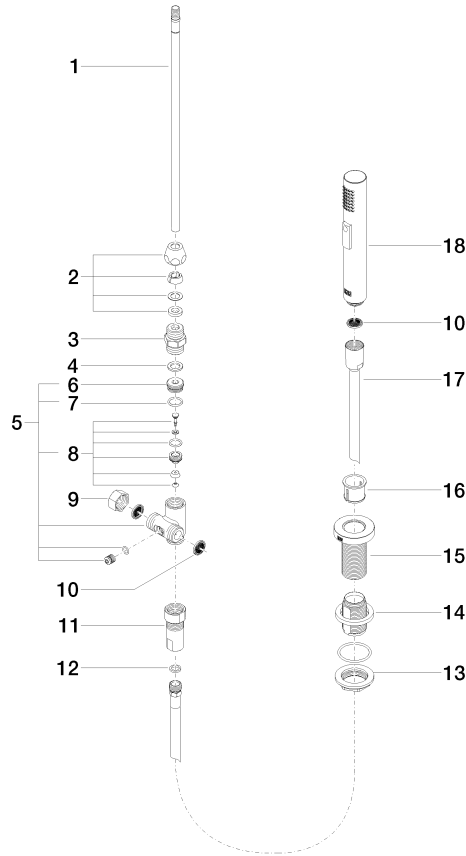

Rinsing spray set - Dark Chrome

ELIO

27 721 970

Fits: ELIO, TARA, TARA ULTRA

- with round rosette
- spray flow
- automatic spout/shower diverter
- height of mixer 191 mm
- hole diameter rinsing spray 32mm
- fabric braided hose 1500 mm
- sprayface with anti-scaling system
- lead-free

27 721 970

mm [inches]

Flow rate chart

Codes & Standards

DIN 4109

ISO 3822

NSF372

NSF61

### Certificates

LGA\_29

IAPMO\_N-4976

IAPMO\_6

LGA\_18

27 721 970

Parts for other  
finishes can be found  
here: [Chrome](#)

### **Spare parts list**