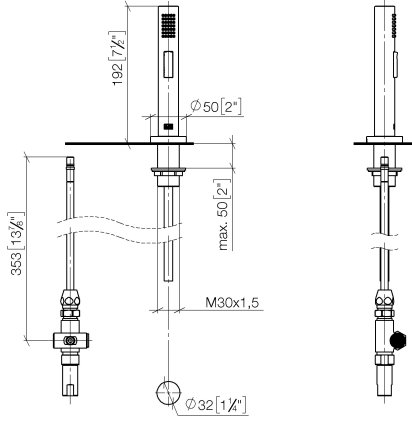

Rinsing spray set - Dark Chrome

ELIO

27 721 970

Fits: ELIO, TARA, TARA ULTRA

- with round rosette
- spray flow
- automatic spout/shower diverter
- height of mixer 191 mm
- hole diameter rinsing spray 32mm
- fabric braided hose 1500 mm
- sprayface with anti-scaling system
- lead-free

Can only be combined with 33826790, 32800790, 33826888, 32815888, 20815892, 33826875.

Intrinsic protection against back flow.

|  |                                |               |
|--|--------------------------------|---------------|
|    | Dark Chrome                    | 27 721 970-19 |
|    | Chrome                         | 27 721 970-00 |
|    | Brushed Platinum               | 27 721 970-06 |
|    | Platinum                       | 27 721 970-08 |
|    | Durabronze (23kt Gold)         | 27 721 970-09 |
|    | Brushed Durabronze (23kt Gold) | 27 721 970-28 |
|    | Matte Black                    | 27 721 970-33 |
|    | Brushed Champagne (22kt Gold)  | 27 721 970-46 |
|    | Champagne (22kt Gold)          | 27 721 970-47 |
|   | Brushed Chrome                 | 27 721 970-93 |
|  | Brushed Dark Platinum          | 27 721 970-99 |

27 721 970

mm [inches]

Flow rate chart

Codes & Standards

DIN 4109

ISO 3822

NSF372

NSF61