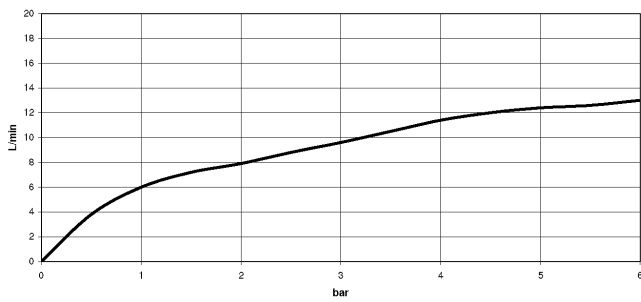

Can only be combined with 33826790, 32800790, 33826888, 32815888, 20815892, 33826875.

Intrinsic protection against back flow.

|  |                                |               |
|--|--------------------------------|---------------|
|    | Dark Chrome                    | 27 721 970-19 |
|    | Chrome                         | 27 721 970-00 |
|    | Brushed Platinum               | 27 721 970-06 |
|    | Platinum                       | 27 721 970-08 |
|    | Durabronze (23kt Gold)         | 27 721 970-09 |
|    | Brushed Durabronze (23kt Gold) | 27 721 970-28 |
|    | Matte Black                    | 27 721 970-33 |
|    | Brushed Champagne (22kt Gold)  | 27 721 970-46 |
|    | Champagne (22kt Gold)          | 27 721 970-47 |
|   | Brushed Chrome                 | 27 721 970-93 |
|  | Brushed Dark Platinum          | 27 721 970-99 |

27 721 970

mm [inches]

Flow rate chart

Codes & Standards

DIN 4109

ISO 3822

NSF372

NSF61