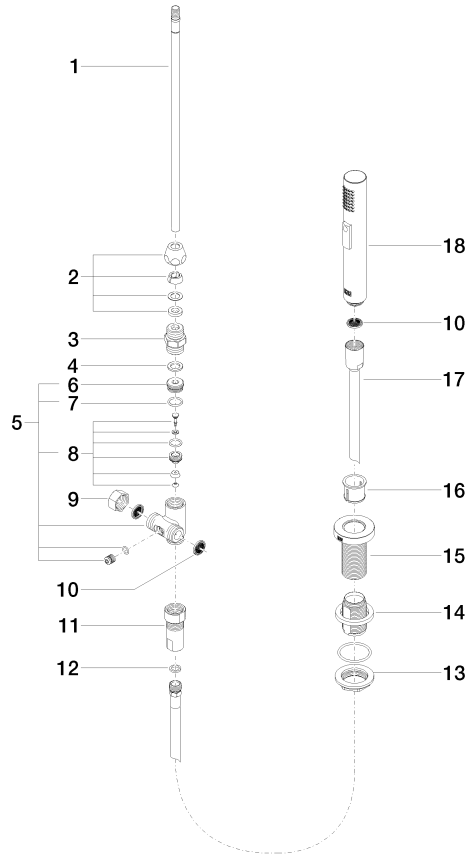

**Rinsing spray set - Brushed Durabron (23kt Gold)**

ELIO

27 721 970

Fits: ELIO, TARA, TARA ULTRA

- with round rosette
- spray flow
- automatic spout/shower diverter
- height of mixer 191 mm
- hole diameter rinsing spray 32mm
- fabric braided hose 1500 mm
- sprayface with anti-scaling system
- lead-free

27 721 970

mm [inches]

Flow rate chart

Codes & Standards

DIN 4109

EN 1717

ISO 3822

NSF372

IAPMO\_6

LGA\_18

Belgaqua\_21-027-2

27 721 970

Product version up to 10/27/2020

**Product version from 10/27/2020**

Parts for other  
finishes can be found  
here: Chrome

#### **Product version from 10/27/2020**

No.	Item Number	Name	Quantity used	Delivery time
	04 24 02 046 01-07	pipe	19	10