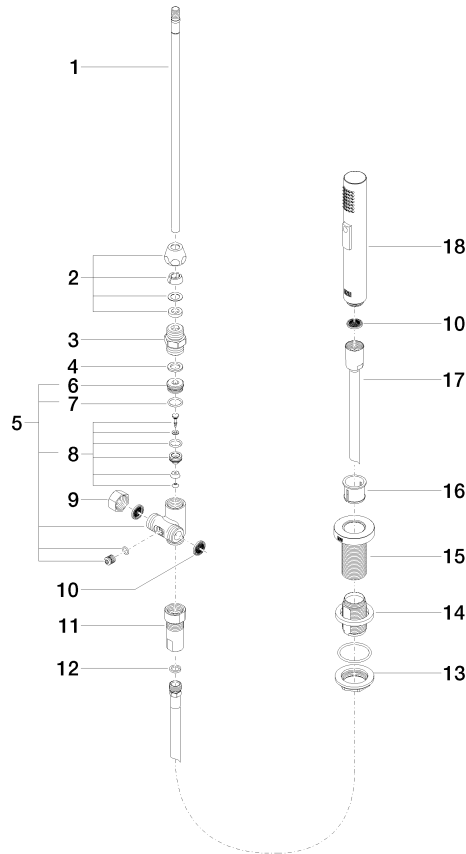

27 721 970

Product version from 10/27/2020

Parts for other finishes can be found here: Chrome