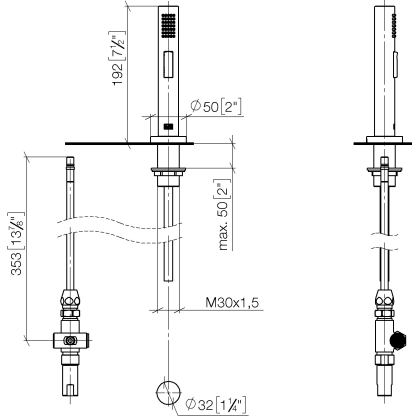

**Rinsing spray set - Matte Black**

ELIO

27 721 970

Fits: ELIO, TARA, TARA ULTRA

- with round rosette
- spray flow
- automatic spout/shower diverter
- height of mixer 191 mm
- hole diameter rinsing spray 32mm
- fabric braided hose 1500 mm
- sprayface with anti-scaling system
- lead-free

27 721 970

mm [inches]

Flow rate chart

Codes & Standards

DIN 4109

EN 1717

ISO 3822

NSF372