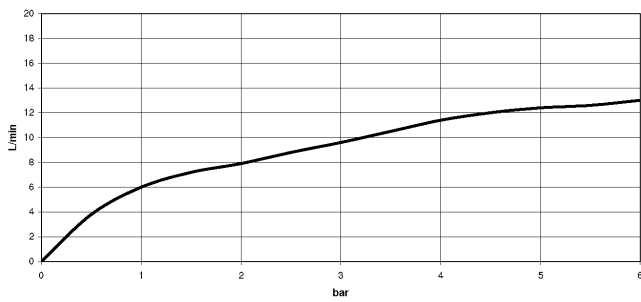

Can only be combined with 33826790, 32800790, 33826888, 32815888, 20815892, 33826875.

Intrinsic protection against back flow.

	Matte Black	27 721 970-33
	Chrome	27 721 970-00
	Brushed Platinum	27 721 970-06
	Platinum	27 721 970-08
	Durabronze (23kt Gold)	27 721 970-09
	Dark Chrome	27 721 970-19
	Brushed Durabronze (23kt Gold)	27 721 970-28
	Brushed Champagne (22kt Gold)	27 721 970-46
	Champagne (22kt Gold)	27 721 970-47
	Brushed Chrome	27 721 970-93
	Brushed Dark Platinum	27 721 970-99

27 721 970

mm [inches]

Flow rate chart

Codes & Standards

DIN 4109

EN 1717

ISO 3822

NSF372