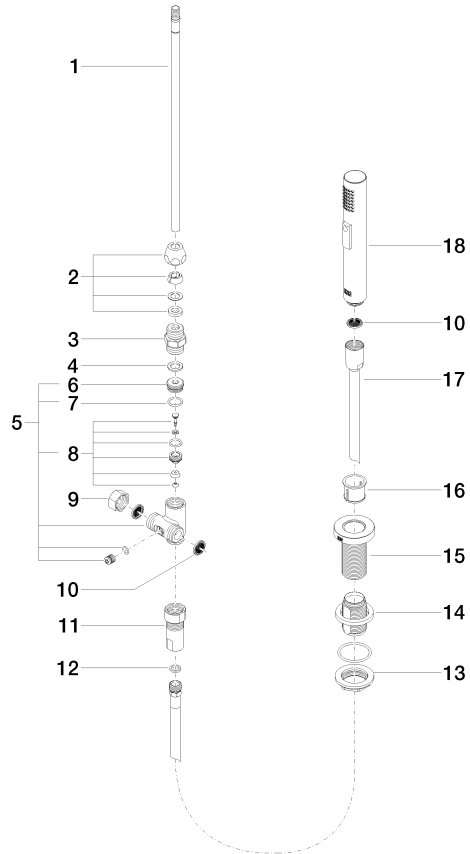

Rinsing spray set - Brushed Champagne (22kt Gold)

ELIO

27 721 970

Fits: ELIO, TARA, TARA ULTRA

- with round rosette
- spray flow
- automatic spout/shower diverter
- height of mixer 191 mm
- hole diameter rinsing spray 32mm
- fabric braided hose 1500 mm
- sprayface with anti-scaling system
- lead-free

27 721 970

mm [inches]

Flow rate chart

Codes & Standards

DIN 4109

ISO 3822

NSF372

NSF61

LGA_18

27 721 970

Parts for other
finishes can be found
here: [Chrome](#)

Rinsing spray set - Brushed Champagne (22kt Gold)

ELIO

27 721 970

Spare parts list